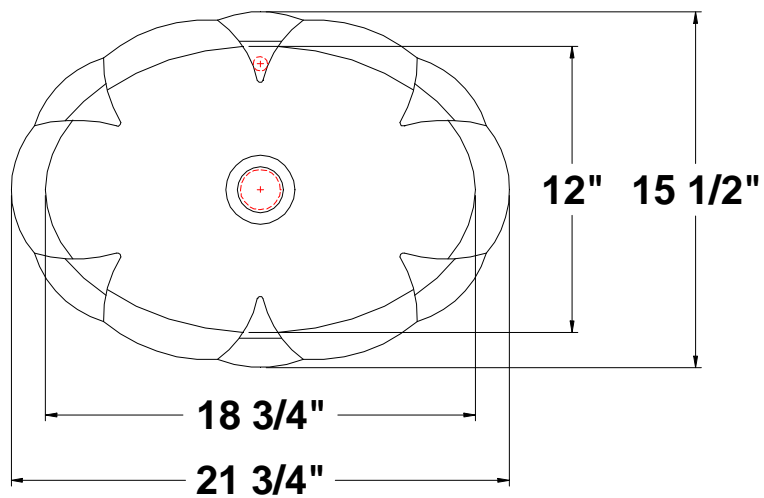

VIENNA™ Junior

21 3/4" x 15 1/2" x 7 3/4"

Self-rimming countertop lavatory with overflow. Complete with template.

Colors:

- .01 White
- .02 Bone
- .03 Almond
- .06 Balsa

- Please contact customer service for availability of additional Group II, Group III, Group IV: Hand painted designs on white, and Group V colors.

Fixture Information

Drain outlet	1 3/4" O.D.
Overall dimensions	21 3/4" x 15 1/2"
Basin dimensions	18 3/4" x 15 1/2"
Material	Vitreous china

TOP

REAR

FRONT

SIDE

Fixture dimensions meet ANSI/ASME standard A112.19.2M and CAN/CSA requirements. These measurements are subject to change or cancellation. No responsibility will be assumed for use of superseded or voided pages.