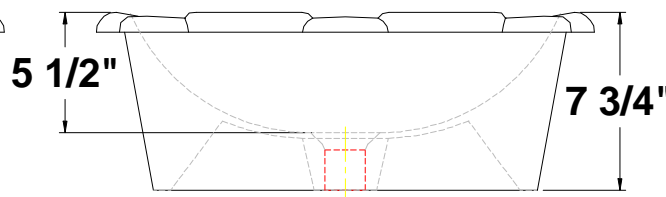

VIENNA™ Junior

21 3/4" x 15 1/2" x 7 3/4"

Self-rimming countertop lavatory with overflow. Complete with template.

Colors:

- .01 White
- .02 Bone
- .03 Almond
- .06 Balsa

- Please contact customer service for availability of additional Group II, Group III, Group IV: Hand painted designs on white, and Group V colors.

Fixture Information

Drain outlet	1 3/4" O.D.
Overall dimensions	21 3/4" x 15 1/2"
Basin dimensions	18 3/4" x 15 1/2"
Material	Vitreous china

TOP

REAR

FRONT

SIDE

Fixture dimensions meet ANSI/ASME standard A112.19.2M and CAN/CSA requirements. These measurements are subject to change or cancellation. No responsibility will be assumed for use of superseded or voided pages.