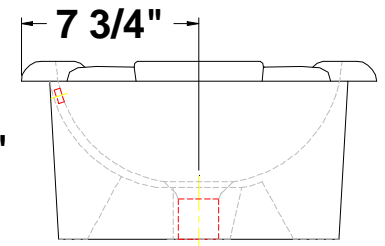

VIENNA™ Junior

21 3/4" x 15 1/2" x 7 3/4"

Self-rimming countertop lavatory with overflow. Complete with template.

Colors:

- .01 White
- .02 Bone
- .03 Almond
- .06 Balsa

- Please contact customer service for availability of additional Group II, Group III, Group IV: Hand painted designs on white, and Group V colors.

Fixture Information

Drain outlet	1 3/4" O.D.
Overall dimensions	21 3/4" x 15 1/2"
Basin dimensions	18 3/4" x 15 1/2"
Material	Vitreous china

TOP

REAR

FRONT

SIDE

Fixture dimensions meet ANSI/ASME standard A112.19.2M and CAN/CSA requirements. These measurements are subject to change or cancellation. No responsibility will be assumed for use of superseded or voided pages.