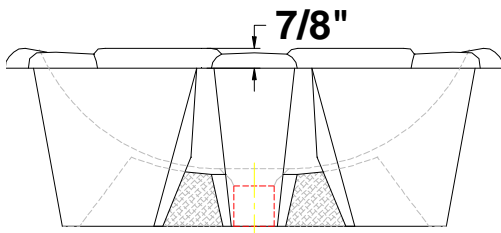

VIENNA™ Junior

21 3/4" x 15 1/2" x 7 3/4"

Self-rimming countertop lavatory with overflow. Complete with template.

Colors:

- .01 White
- .02 Bone
- .03 Almond
- .06 Balsa

- Please contact customer service for availability of additional Group II, Group III, Group IV: Hand painted designs on white, and Group V colors.

Fixture Information

Drain outlet	1 3/4" O.D.
Overall dimensions	21 3/4" x 15 1/2"
Basin dimensions	18 3/4" x 15 1/2"
Material	Vitreous china

TOP

REAR

FRONT

SIDE

Fixture dimensions meet ANSI/ASME standard A112.19.2M and CAN/CSA requirements. These measurements are subject to change or cancellation. No responsibility will be assumed for use of superseded or voided pages.