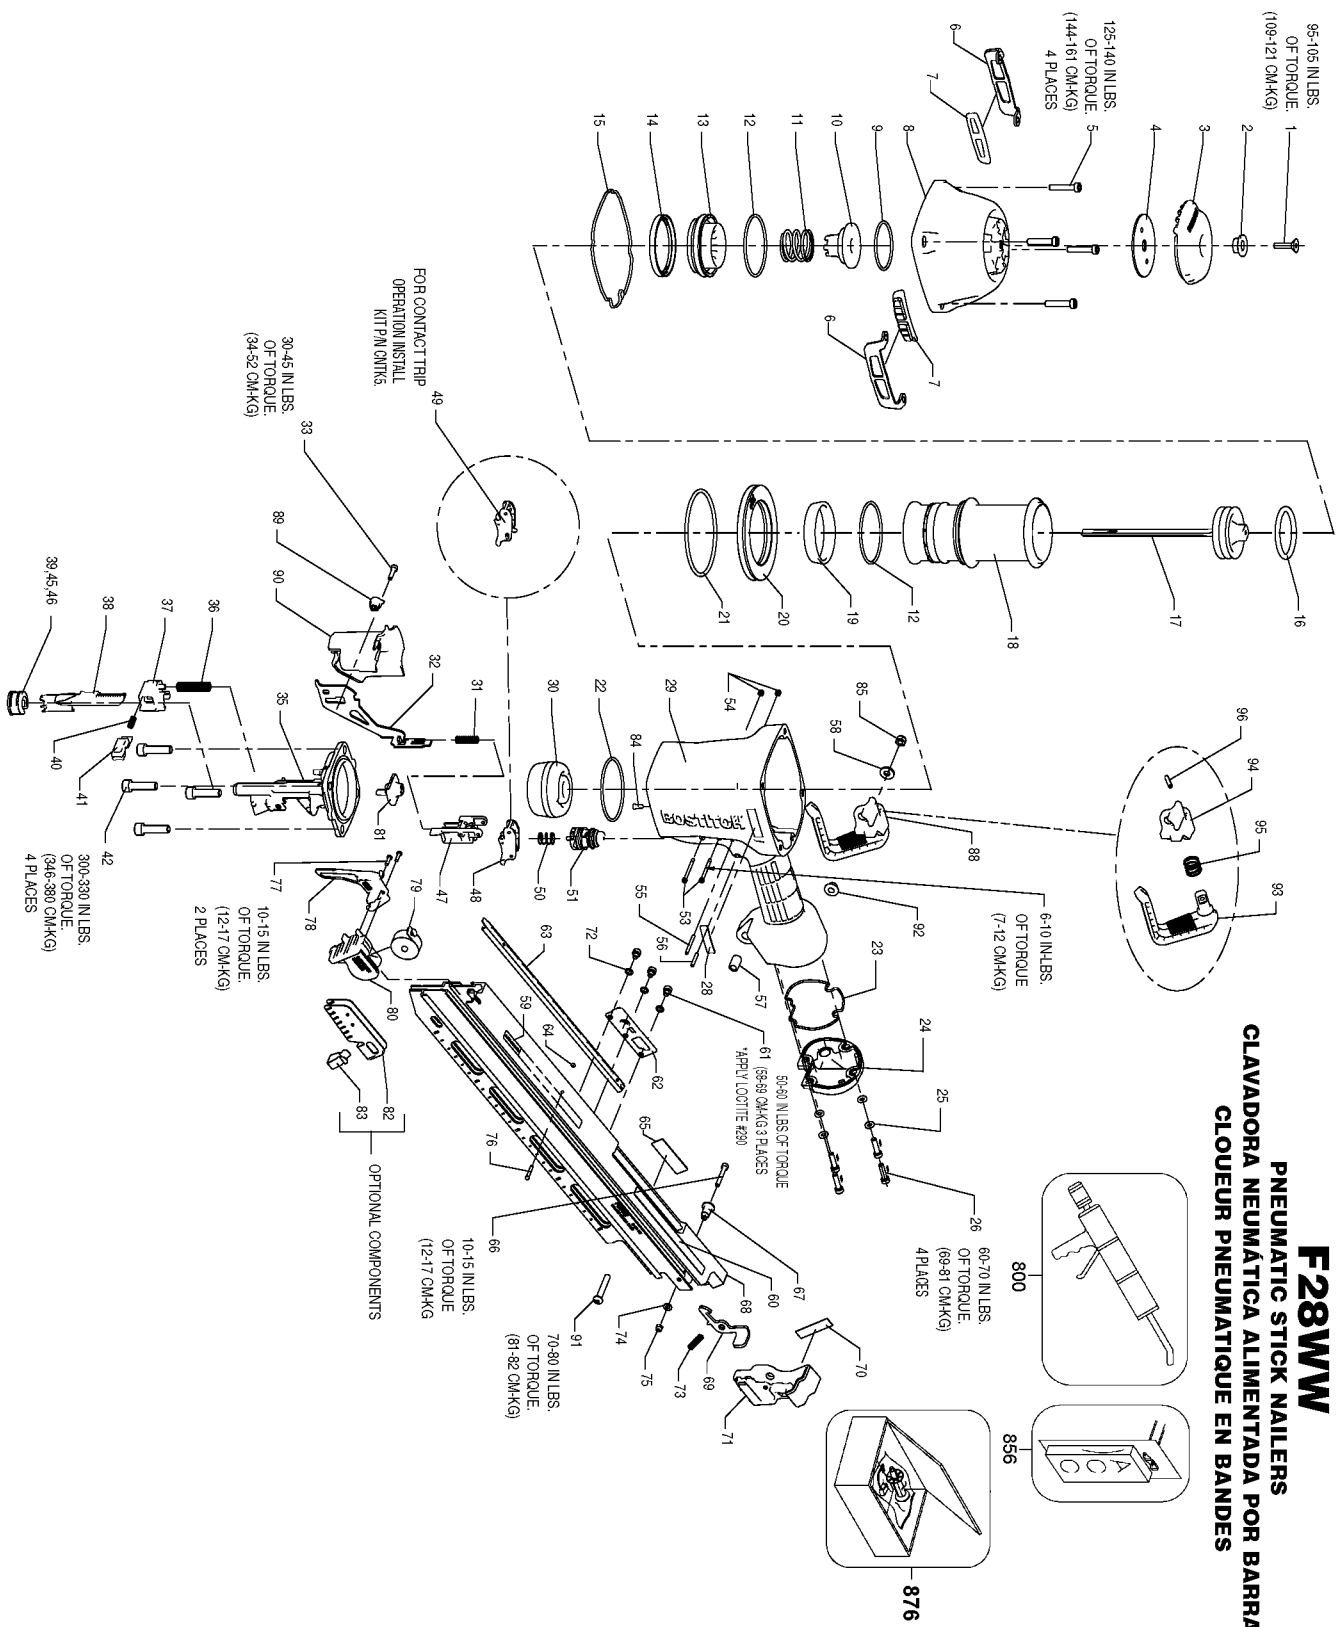

F28WW
PNEUMATIC STICK NAILERS
CLAVADORA NEUMÁTICA ALIMENTADA POR BARRA
CLOUEUR PNEUMATIQUE EN BANDES

Parts List for F28WW Type 0

Item Number	Part Number	Description	Qty Required
1	MSF6100-25	SCREW-SFHCS-M6X1.00X	1
2	163859	BUSHING-EXHAUST DEFL	1
3	108562	SCREW-TRIGGER PIVOT	1
3	163818	DEFLECTOR-EXHAUST	1
4	163830	PLATE-CAP	1
5	MSC6100-30	SCREW-SHCS-M6X1.00X3	4
6	163827	PLATE-WEAR	1
7	149819	WEAR GUIDE	1
8	163848	FRAME CAP-MACHINING	1
9	105814	O-RING-1.929X.098	1
10	163820	BUMPER-HEAD VALVE	1
11	163844	SPRING-HEAD VALVE	1
12	163822	O-RING-2.487X.103XNB	2
13	163821	LOWER BODY-HEAD VALV	1
14	163823	SEAL-HEAD VALVE	1
15	163845	SEAL-FRAME/CAP	1
16	851606-S	O-RING-1.850X.210	1
17	163922	ASSEMBLY-PISTON/DRIV	1
18	163824	SLEEVE-CYLINDER	1
19	175520	SEAL-CHECK	1
20	163855	RING-CYLINDER SLEEVE	1
21	108718	O-RING-3.484X.139	1
22	89673	O-RING	1
23	163856	SEAL-END CAP	1
24	163843	END CAP-PAINT	1
25	T50118	WASHER-PLAIN	1
26	MSC5080-20	SCREW-SOC HD. CAP M5	4

COPYRIGHT© 2005. All Rights Reserved.

Parts list, pricing, and availability subject to change. Please visit www.dewaltservicenet.com for current parts information.

Parts List for F28WW Type 0

Item Number	Part Number	Description	Qty Required
28	171432	LABEL-MAGNESIUM	1
29	171127	FRAME-OVERMOLD	1
30	107231	BUMPER-DRIVE	1
31	166781	SPRING-UPPER TRIP	1
32	163899	ARM-UPPER CONTACT	1
33	MSC4070-16	SCREW-SHCS-M4X0.7X16	1
35	163927	NOSE-F28WW	1
36	166772	SPRING-CONTACT ARM	1
37	108224	CASTING-HOUSING CONT	1
38	108227	ARM-LOWER CONTACT	1
39	121072	ASSEMBLY-TRIP FOOT	1
40	115230	SPRING-HOUSING	1
41	166777	CASTING-PLUNGER	1
42	MSC8125-30	SCREW-SHCS M8X30	4
45	121070	FOOT-TRIP	1
46	121071	CLIP-TRIP FOOT	1
47	163883	GUIDE-ARM	1
48	SEQ7	KIT-SEQUENTIAL TRIP	1
49	CNTK5	KIT-CONTACT TRIP CON	1
50	100387	SPRING-COMPRESSION	1
51	TVA6	KIT-TRIGGER VALVE	1
53	108562	SCREW-TRIGGER PIVOT	2
54	MHE3050-100	NUT-NYLON M3X.50	2
55	100298	PIN-SPIRAL M3X30	1
56	MPP030020	PIN-SPIRAL M3X20MM	1
57	N70143	BUSHING-RUBBER	1
58	MPW6.2	WASHER.SPECIAL	1