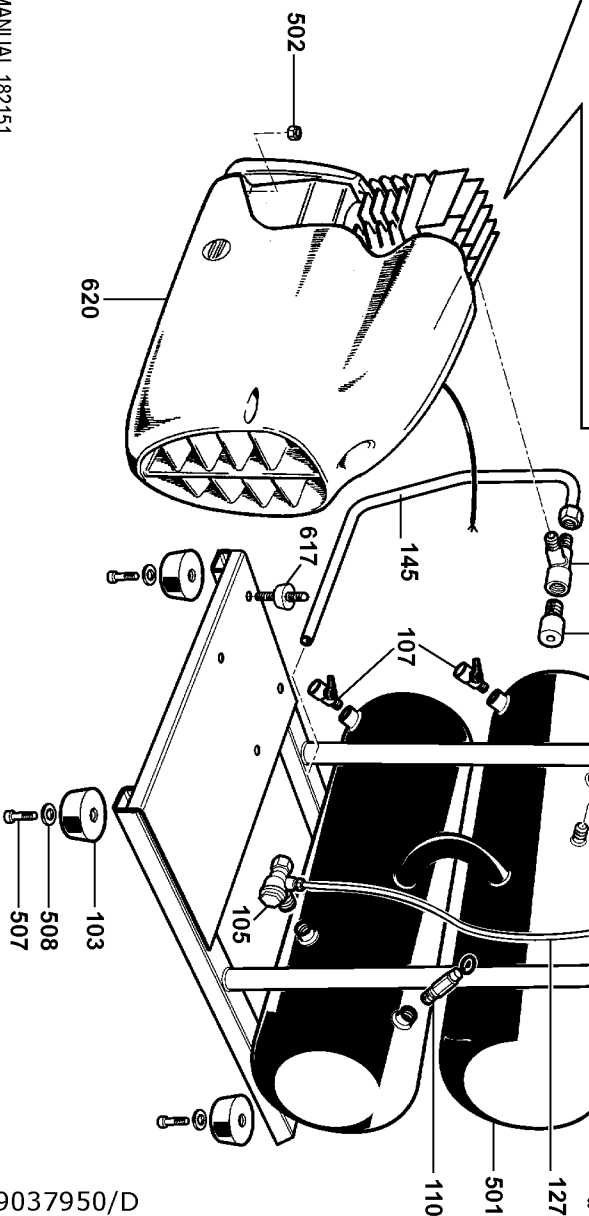

**CAP2040ST-OL AIR COMPRESSOR
 COMPRESOR DE AIRE CAP2040ST-OL
 COMPRESSEUR D'AIR CAP2040ST-OL**

Parts List for CAP2040ST-OL Type 0

Item Number	Part Number	Description	Qty Required
1	000000-00	No Longer Available	1
2	AB-1730000	CYLINDER	1
3	AB-7361400	HEAD MACHINED	1
4	AB-7861200	CRANKSHAFT	1
5	AB-7161310	CRANKCASE COVER	1
6	AB-0540051	VALVE PLATE ASSEMBLY	1
8	AB-7110100	CONNECTING ROD	1
12	AB-692110B	PISTON	1
14	AB-6521200	PIN 12X36	1
15	AB-9140020	CIRCLIP 12 UNI 7437	2
16	AB-9020137	SEAL	1
17	AB-9020138	SEAL	1
18	AB-9020139	SEAL	1
23	AB-7181100	FILTER	1
30	AB-9170030	BEARING 6205	1
32	AB-9022020	OIL SIGHT GLASS	1
33	AB-9024026	OIL FILL PLUG	1
34	AB-9163010	OIL SEAL	1
40	AB-9101124	SCREW	4
43	AB-6562203	MOTOR COVER	1
44	AB-9011041	MOTOR BOLTS M5X115	1
46	AB-9038159	FAN	1
47	AB-9067227	ROTOR	1
49	AB-832940D	COVER	1
52	AB-9053551	DISCHARGE VALVE	1
60	AB-7150100	GASKET-CRANKCASE COV	1
61	AB-9040009	O-RING 3262 NBR/70	1

COPYRIGHT© 2005. All Rights Reserved.

Parts list, pricing, and availability subject to change. Please visit www.dewaltservicenet.com for current parts information.

Parts List for CAP2040ST-OL Type 0

Item Number	Part Number	Description	Qty Required
62	AB-7150300	CYLINDER - PLATE GAS	1
64	AB-6750400	GASKET-PLATE HEAD	1
80	AB-9067038	CAPACITOR	1
103	AB-9038197	RUBBER FOOT	4
105	AB-9048056	NON RET. VALVE	1
106	AB-9047061	QUICK COUPLING	1
107	AB-9047062	TAP BALL VALVE	2
108	AB-9051020	REGULATOR	1
109	AB-9052097	GAUGE	1
110	AB-9049105	SAFETY VALVE	1
117	AB-9038359	HANDLE RUBBER BLACK	1
123	AB-9053552	CONNECTOR	1
127	AB-9270019	RILSAN PIPE	1
131	AB-9063206	PRESS-SW 1/4IN	1
132	AB-9065334	POWER CORD USA	1
135	AB-9067437	STATOR	1
145	AB-9043246	SENDING PIPE	1
501	AB-9413331022	TANK YELLOW	1
502	AB-9122333	NUT	4
503	AB-9050371	KIT CONNECTION	1
504	AB-9053065	PLUG 1/4IN	2
505	AB-9050373	DOUBLE SCREW 1/4IN G	1
506	AB-9415232	GAUGE	1
507	AB-9101315	SCREW HC W/WAS.8X25	4
508	AB-9412016	WASHER 8X24X2	4
600	AB-9038251	FILTER SUPPORT	1
601	AB-1000545	SCREW PARKER	2