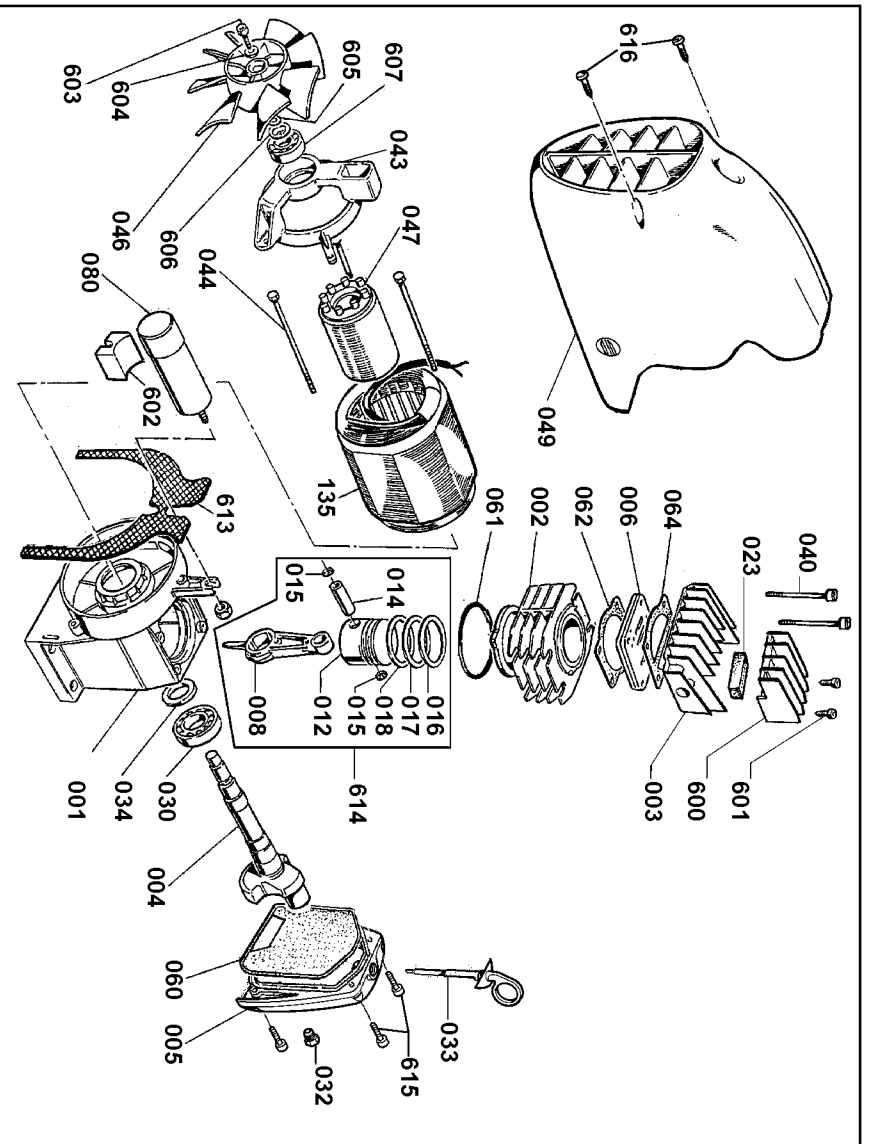

**CAP2040ST-OL AIR COMPRESSOR
 COMPRESOR DE AIRE CAP2040ST-OL
 COMPRESSEUR D'AIR CAP2040ST-OL**

Parts List for CAP2040ST-OL Type 0

Item Number	Part Number	Description	Qty Required
1	000000-00	No Longer Available	1
2	AB-1730000	CYLINDER	1
3	AB-7361400	HEAD MACHINED	1
4	AB-7861200	CRANKSHAFT	1
5	AB-7161310	CRANKCASE COVER	1
6	AB-0540051	VALVE PLATE ASSEMBLY	1
8	AB-7110100	CONNECTING ROD	1
12	AB-692110B	PISTON	1
14	AB-6521200	PIN 12X36	1
15	AB-9140020	CIRCLIP 12 UNI 7437	2
16	AB-9020137	SEAL	1
17	AB-9020138	SEAL	1
18	AB-9020139	SEAL	1
23	AB-7181100	FILTER	1
30	AB-9170030	BEARING 6205	1
32	AB-9022020	OIL SIGHT GLASS	1
33	AB-9024026	OIL FILL PLUG	1
34	AB-9163010	OIL SEAL	1
40	AB-9101124	SCREW	4
43	AB-6562203	MOTOR COVER	1
44	AB-9011041	MOTOR BOLTS M5X115	1
46	AB-9038159	FAN	1
47	AB-9067227	ROTOR	1
49	AB-832940D	COVER	1
52	AB-9053551	DISCHARGE VALVE	1
60	AB-7150100	GASKET-CRANKCASE COV	1
61	AB-9040009	O-RING 3262 NBR/70	1

COPYRIGHT© 2005. All Rights Reserved.

Parts list, pricing, and availability subject to change. Please visit www.dewaltservicenet.com for current parts information.

Parts List for CAP2040ST-OL Type 0

Item Number	Part Number	Description	Qty Required
62	AB-7150300	CYLINDER - PLATE GAS	1
64	AB-6750400	GASKET-PLATE HEAD	1
80	AB-9067038	CAPACITOR	1
103	AB-9038197	RUBBER FOOT	4
105	AB-9048056	NON RET. VALVE	1
106	AB-9047061	QUICK COUPLING	1
107	AB-9047062	TAP BALL VALVE	2
108	AB-9051020	REGULATOR	1
109	AB-9052097	GAUGE	1
110	AB-9049105	SAFETY VALVE	1
117	AB-9038359	HANDLE RUBBER BLACK	1
123	AB-9053552	CONNECTOR	1
127	AB-9270019	RILSAN PIPE	1
131	AB-9063206	PRESS-SW 1/4IN	1
132	AB-9065334	POWER CORD USA	1
135	AB-9067437	STATOR	1
145	AB-9043246	SENDING PIPE	1
501	AB-9413331022	TANK YELLOW	1
502	AB-9122333	NUT	4
503	AB-9050371	KIT CONNECTION	1
504	AB-9053065	PLUG 1/4IN	2
505	AB-9050373	DOUBLE SCREW 1/4IN G	1
506	AB-9415232	GAUGE	1
507	AB-9101315	SCREW HC W/WAS.8X25	4
508	AB-9412016	WASHER 8X24X2	4
600	AB-9038251	FILTER SUPPORT	1
601	AB-1000545	SCREW PARKER	2