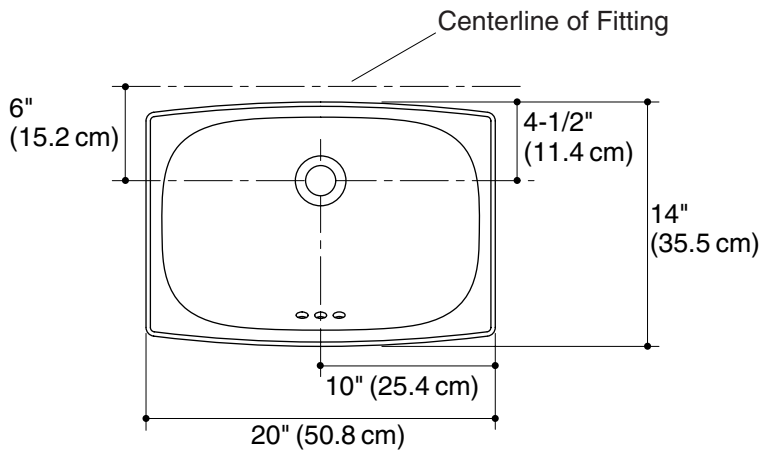

A KOHLER COMPANY

STINSON

UNDERCOUNTER LAVATORY 442007-U

ADA

Features

- Vitreous china
- Undercounter
- Limited lifetime warranty
- 18-3/16" (46.1 cm) x 12-3/16" (30.9 cm) x 7-1/8" (18.1 cm)

Codes/Standards Applicable

STINSON

Technical Information

Fixture*:	basin area	water depth
Lavatory	18-3/16" (46.1 cm) x 12-3/16" (30.9 cm)	5" (12.7 cm)
Drain	1-3/4" (4.4 cm) D.	
Drain Hole	1-11/16" (4.3 cm) D.	
* Approximate measurements for comparison only.		

Product Diagram