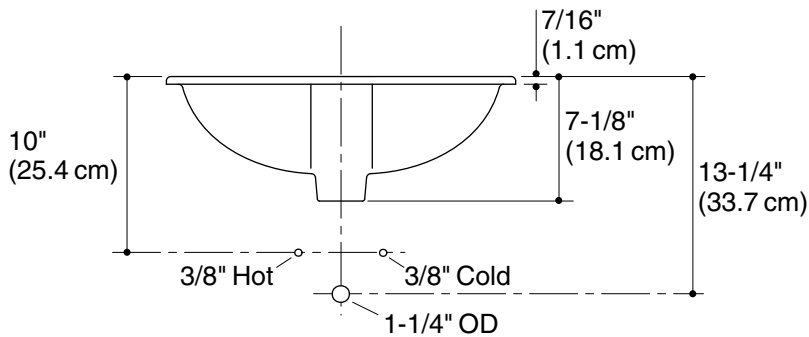

STINSON

Technical Information

Fixture*:	basin area	water depth
Lavatory	18-3/16" (46.1 cm) x 12-3/16" (30.9 cm)	5" (12.7 cm)
Drain	1-3/4" (4.4 cm) D.	
Drain Hole	1-11/16" (4.3 cm) D.	
* Approximate measurements for comparison only.		