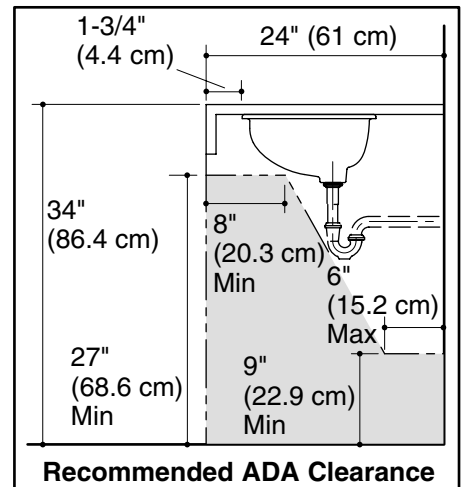

A KOHLER COMPANY

STINSON

UNDERCOUNTER LAVATORY 442007-U

ADA

Features

- Vitreous china
- Undercounter
- Limited lifetime warranty
- 18-3/16" (46.1 cm) x 12-3/16" (30.9 cm) x 7-1/8" (18.1 cm)

Codes/Standards Applicable

Model	Description	Colors/Finishes	
442007-U	Lavatory	<input type="checkbox"/> 0	<input type="checkbox"/> Other _____

SterlingPlumbing.com

Visit us online for fixture color choices, detailed product information, color photos, installation instructions, care guides, and warranties. Sterling offers additional lines of plumbing products to complement the Sterling product you've chosen. Sign up for the Sterling monthly e-newsletter which showcases our latest product innovations. You may also call our Sterling Plumbing Answer Center from within the USA at 1-888-STERLING in addition to consulting with your local dealer. Sterling. Strong. Professional. Design.

STINSON

Technical Information

Fixture*:	basin area	water depth
Lavatory	18-3/16" (46.1 cm) x 12-3/16" (30.9 cm)	5" (12.7 cm)
Drain	1-3/4" (4.4 cm) D.	
Drain Hole	1-11/16" (4.3 cm) D.	
* Approximate measurements for comparison only.		

Product Diagram