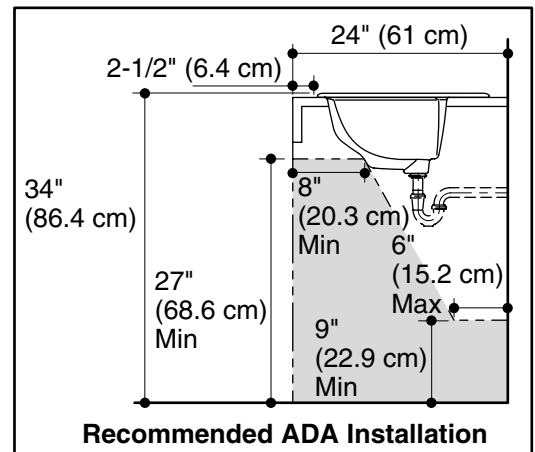

A KOHLER COMPANY

ELLIOT™

SELF-RIMMING LAVATORY 442044

ADA

Features

- Generous interior basin size
- Inconspicuous soap depressions
- 5 year limited warranty
- Self-rimming
- 20-1/4" (51.4 cm) x 17-7/8" (45.4 cm)

Specified Model

Model	Description	Colors/Finishes	
442044	Elliot™ oval basin 4" (10.2 cm) center (faucet) holes	<input type="checkbox"/> 0	<input type="checkbox"/> Other _____

SterlingPlumbing.com

Visit us online for fixture color choices, detailed product information, color photos, installation instructions, care guides, and warranties. Sterling offers additional lines of plumbing products to complement the Sterling product you've chosen. Sign up for the Sterling monthly e-newsletter which showcases our latest product innovations. You may also call our Sterling Plumbing Answer Center from within the USA at 1-888-STERLING in addition to consulting with your local dealer. Sterling. Strong. Professional. Design.

Technical Information

Fixture*:	basin area	water depth
Lavatory	16" (40.6 cm) x 10-1/2" (26.7 cm)	4-1/2" (11.4 cm)

* Approximate measurements for comparison only.

Holes	442044
Spout	1-3/16" (3 cm) D.
Faucet	1-3/16" (3 cm) D.
Drain	1-3/4" (4.4 cm) D.
Drain hole	1-1/4" (3.2 cm) D.