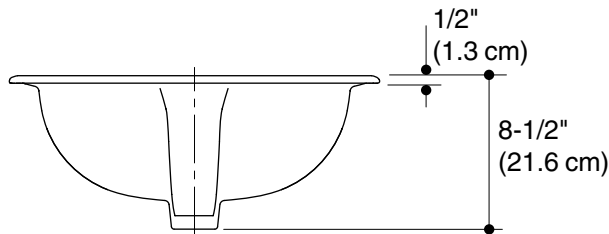

A KOHLER COMPANY

ELLIOT™

SELF-RIMMING LAVATORY 442044

ADA

Features

- Generous interior basin size
- Inconspicuous soap depressions
- 5 year limited warranty
- Self-rimming
- 20-1/4" (51.4 cm) x 17-7/8" (45.4 cm)

Specified Model

Model	Description	Colors/Finishes	
442044	Elliot™ oval basin 4" (10.2 cm) center (faucet) holes	<input type="checkbox"/> 0	<input type="checkbox"/> Other _____

SterlingPlumbing.com

Visit us online for fixture color choices, detailed product information, color photos, installation instructions, care guides, and warranties. Sterling offers additional lines of plumbing products to complement the Sterling product you've chosen. Sign up for the Sterling monthly e-newsletter which showcases our latest product innovations. You may also call our Sterling Plumbing Answer Center from within the USA at 1-888-STERLING in addition to consulting with your local dealer. Sterling. Strong. Professional. Design.

Technical Information

Fixture*:	basin area	water depth
Lavatory	16" (40.6 cm) x 10-1/2" (26.7 cm)	4-1/2" (11.4 cm)

* Approximate measurements for comparison only.

Holes	442044
Spout	1-3/16" (3 cm) D.
Faucet	1-3/16" (3 cm) D.
Drain	1-3/4" (4.4 cm) D.
Drain hole	1-1/4" (3.2 cm) D.