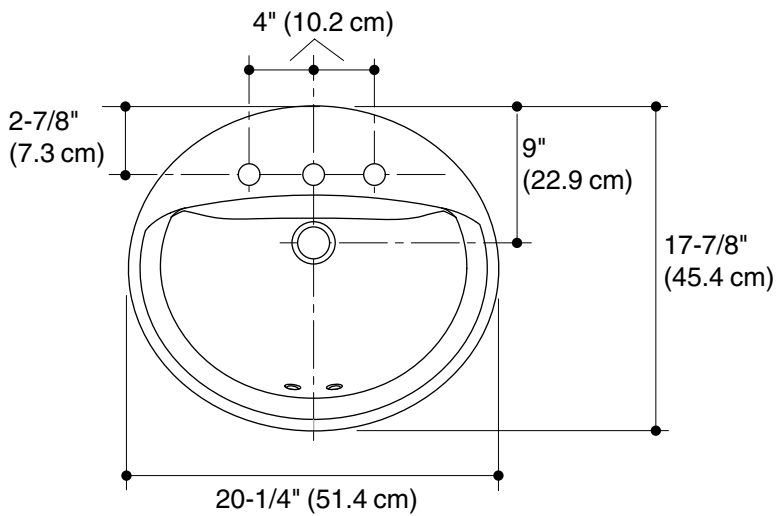

A KOHLER COMPANY

ELLIOT™

SELF-RIMMING LAVATORY 442044

ADA

Features

- Generous interior basin size
- Inconspicuous soap depressions
- 5 year limited warranty
- Self-rimming
- 20-1/4" (51.4 cm) x 17-7/8" (45.4 cm)

Specified Model

Model	Description	Colors/Finishes	
442044	Elliot™ oval basin 4" (10.2 cm) center (faucet) holes	<input type="checkbox"/> 0	<input type="checkbox"/> Other _____

SterlingPlumbing.com

Visit us online for fixture color choices, detailed product information, color photos, installation instructions, care guides, and warranties. Sterling offers additional lines of plumbing products to complement the Sterling product you've chosen. Sign up for the Sterling monthly e-newsletter which showcases our latest product innovations. You may also call our Sterling Plumbing Answer Center from within the USA at 1-888-STERLING in addition to consulting with your local dealer. Sterling. Strong. Professional. Design.

Technical Information

Fixture*:	basin area	water depth
Lavatory	16" (40.6 cm) x 10-1/2" (26.7 cm)	4-1/2" (11.4 cm)

* Approximate measurements for comparison only.

Holes	442044
Spout	1-3/16" (3 cm) D.
Faucet	1-3/16" (3 cm) D.
Drain	1-3/4" (4.4 cm) D.
Drain hole	1-1/4" (3.2 cm) D.