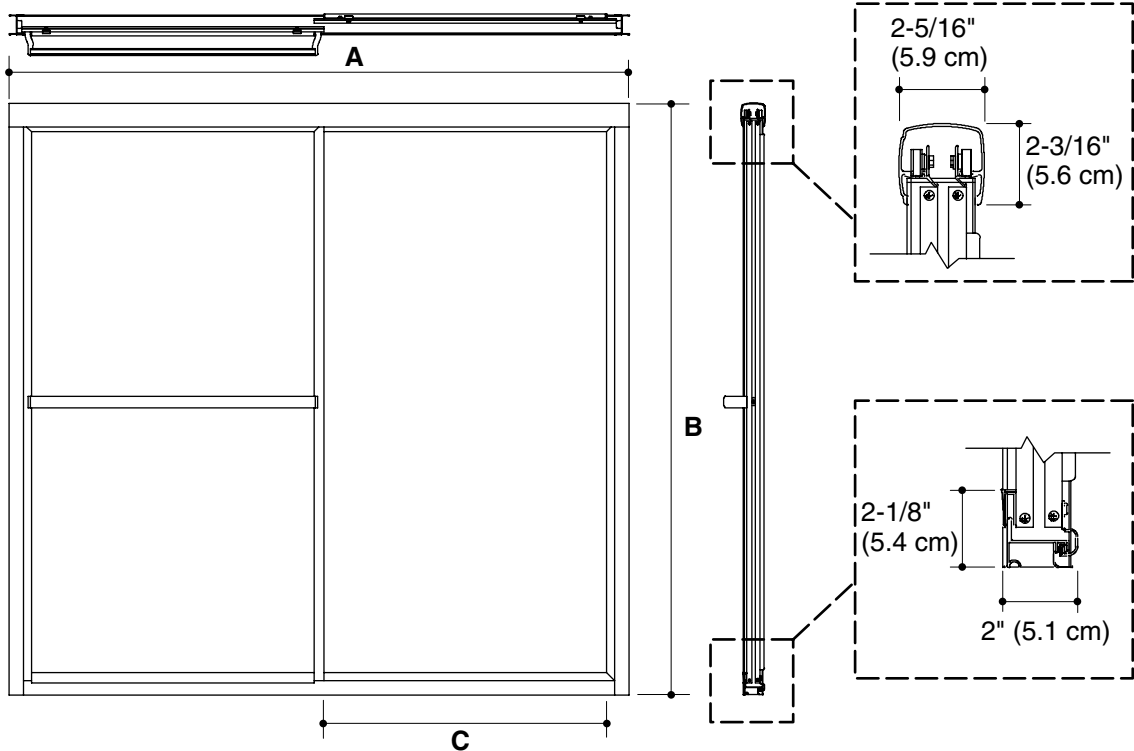

\* Note: Add appropriate frame color/finish code to the end of the unit model # when ordering.

Model	A (Max Width)	B (Height)	C (Walk Through Max)
5901-59*	59-3/8" (150.8 cm)	56-1/4" (142.9 cm)	27-3/4" (70.5 cm)
5904-59*	59-3/8" (150.8 cm)	56-1/4" (142.9 cm)	27-3/4" (70.5 cm)
5904M-59*	59-3/8" (150.8 cm)	56-1/4" (142.9 cm)	27-3/4" (70.5 cm)
5906-59*	59-3/8" (150.8 cm)	56-1/4" (142.9 cm)	27-3/4" (70.5 cm)
5907-59*	59-3/8" (150.8 cm)	56-1/4" (142.9 cm)	27-3/4" (70.5 cm)
5908-59*	59-3/8" (150.8 cm)	56-1/4" (142.9 cm)	27-3/4" (70.5 cm)