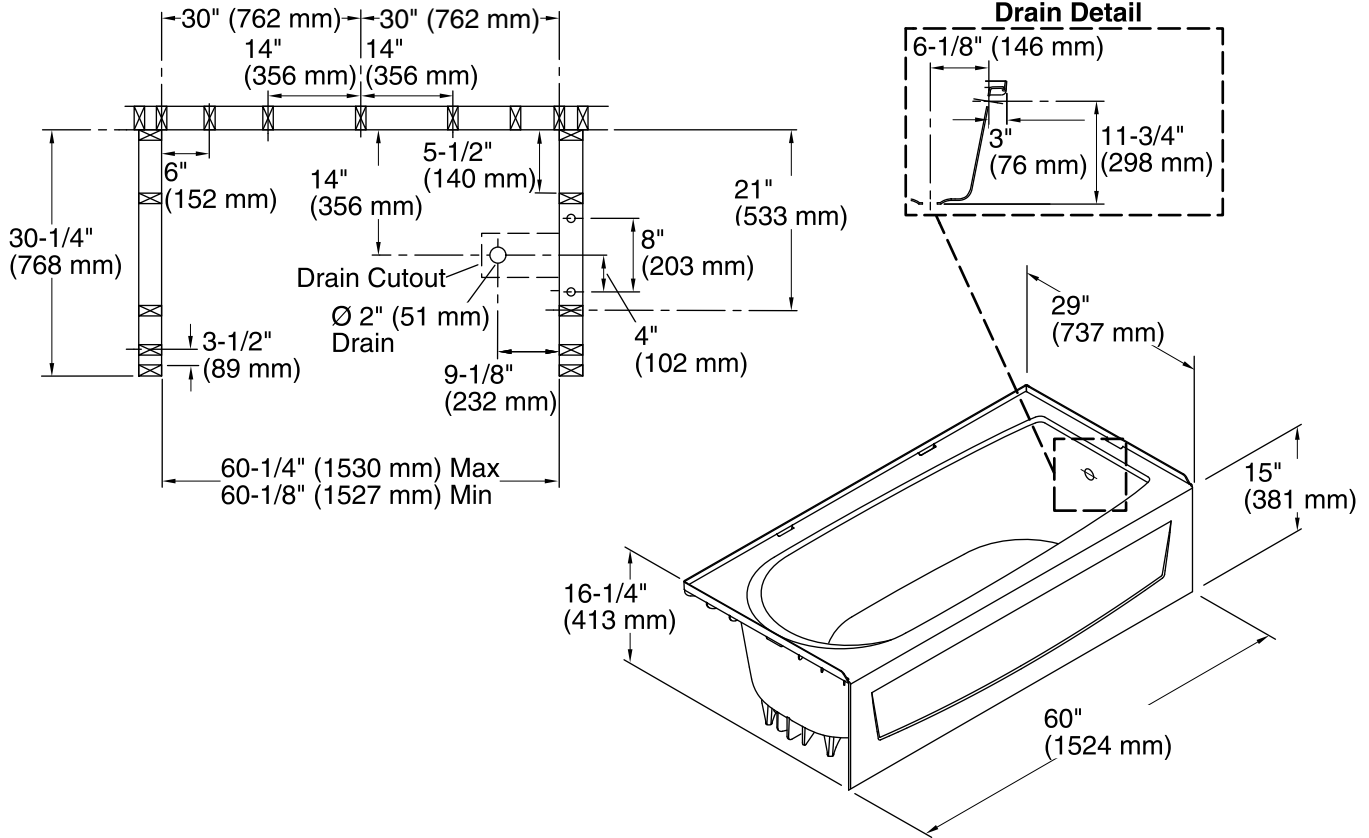

## Features

- Durable high gloss finish.
- 15" (381 mm) bath depth (floor to top of threshold).
- 60" (1524 mm) x 29" (737 mm) x 15" (381 mm) complete unit finished dimensions.

## Technical Information

All product dimensions are nominal.

Installation:	3-Wall Alcove
Drain location:	Right
Basin area, bottom:	21" x 39" (533 mm x 991 mm)
Basin area, top:	24" x 53" (610 mm x 1346 mm)
Water depth:	10-1/4" (260 mm)
Water capacity:	35 gal (132.5 L)