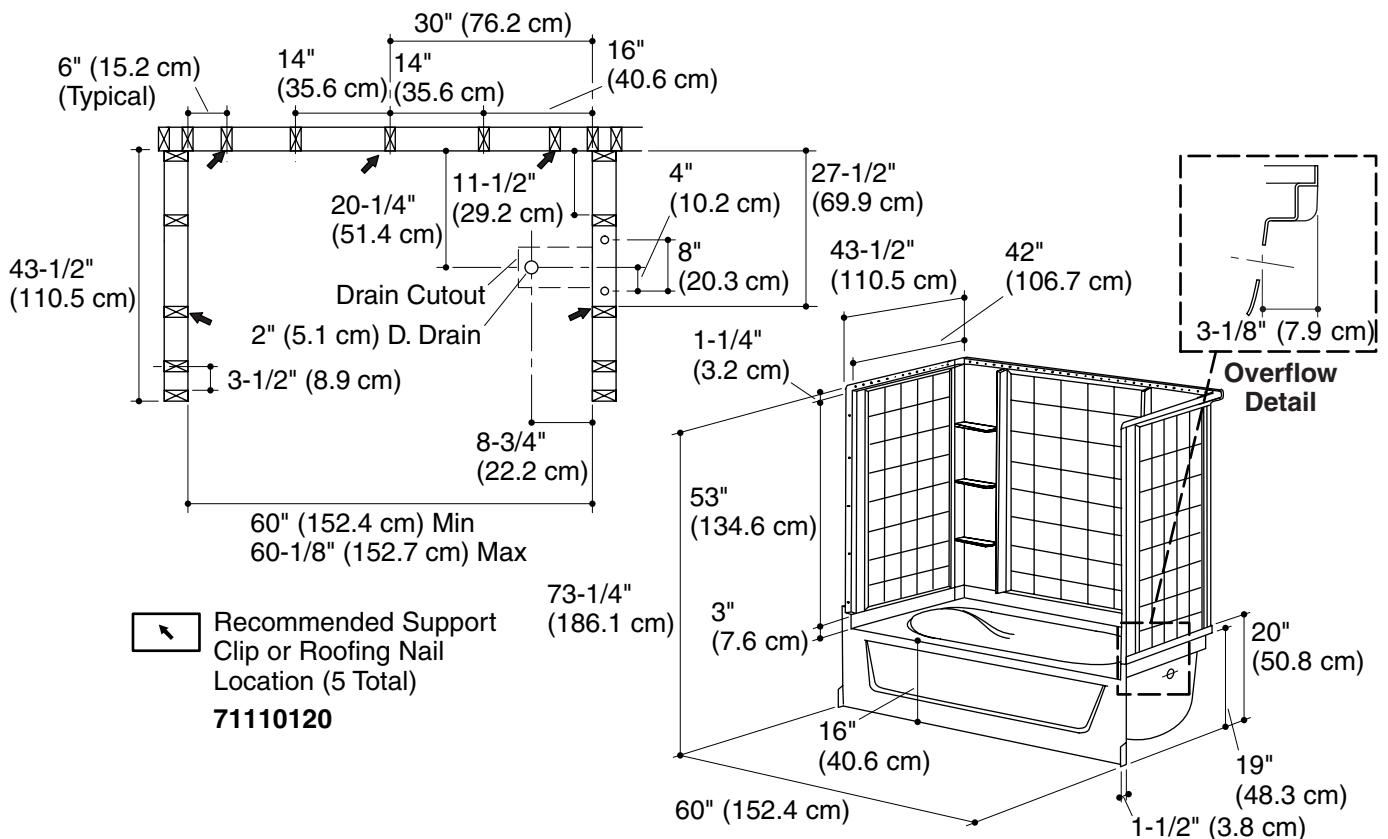

## 42" (106.7 cm) OVAL BATH/SHOWER SYSTEM

**71110110**  
ALSO 71110120

## Technical Information

Fixture*:	basin area	top area
Bathing well	40" (101.6 cm) x 27" (68.6 cm)	52" (132.1 cm) x 35" (88.9 cm)
To overflow	water depth	capacity
	11" (27.9 cm)	55 gal (208.2 L)
* Approximate measurements for comparison only.		

Model	door maximum width	door maximum height
71110110 71110120	58-1/2" (148.6 cm)	56" (142.2 cm)

## Product Diagram