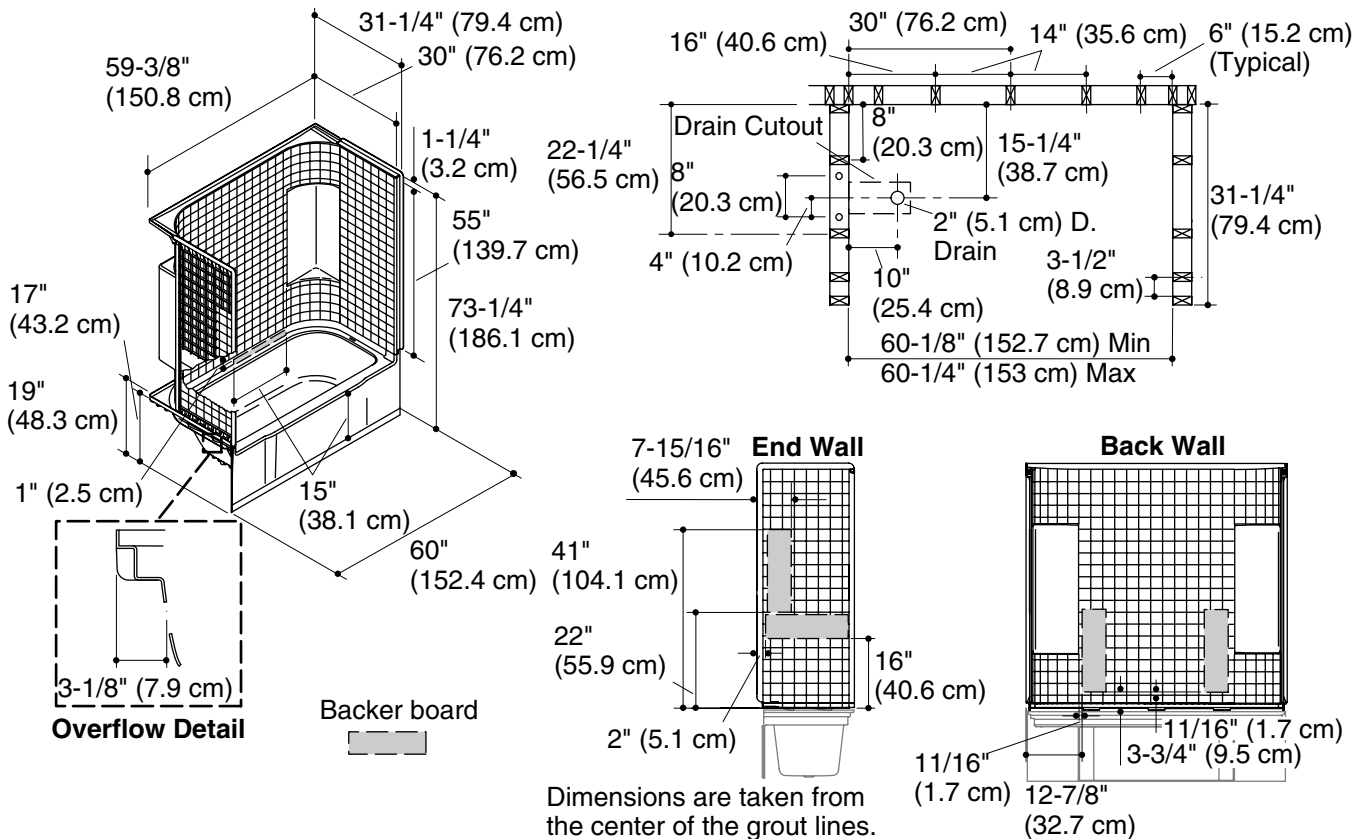

STERLING®

A KOHLER COMPANY

ACCORD®

Features

- Compression molded from our exclusive solid Vikrell® material
- Allows for future attachment of grab bars
- Modular 4-piece design
- Pivot "snap together" installation
- Wall surround available with smooth finish or glazed tile appearance
- 10-year consumer/3-year commercial limited warranty
- Not recommended for bath only installation
- Caulkless seam installation
- 15" (38.1 cm) bath depth (floor to top of threshold)
- 60-1/4" (153 cm) x 31-1/4" (79.4 cm) x 73-1/4" (186.1 cm) complete unit rough-in dimensions include flanges
- 60" (152.4 cm) x 30" (76.2 cm) x 72" (182.9 cm) complete unit finished dimensions

Technical Information

Fixture*:	
Basin area:	
Bathing well	46-1/4" (117.5 cm) x 20-1/2" (52.1 cm)
Top area	52-1/4" (132.7 cm) x 22-1/2" (57.2 cm)
To overflow:	
Water depth	11" (27.9 cm)
Capacity	34 gal (128.7 L)
* Approximate measurements for comparison only.	

Model	door maximum width	door maximum height
71140116	56-3/4" (144.1 cm)	56-1/2" (143.5 cm)
71140118		
71140126		
71140128		
71240116		
71240118		
71240126		
71240128		

Installation Notes

Install this product according to the installation guide.

Size the drain cutout to fit the drain assembly that will be used.

Studs should be positioned roughly as shown.

Bath cannot be installed without the wall surround.

Product Diagram