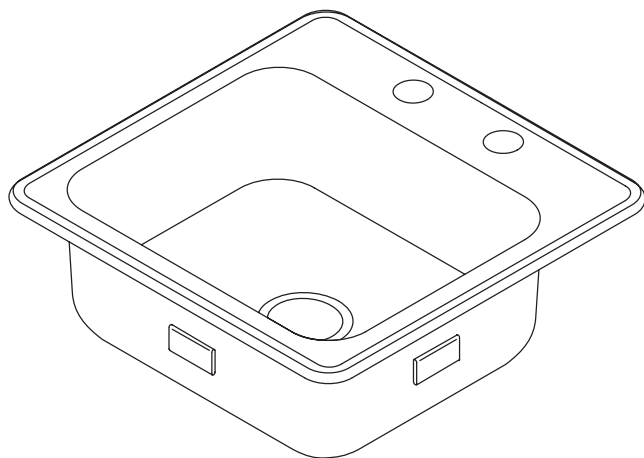

### Features

- 15" (38.1cm) x 15" (38.1cm) x 5-1/2" (14cm)
- Silent Shield™ sound deadening
- Satin sanded deck and buffed basin finish
- Drawn from 22 gauge – type 301 (18-7) series nickel bearing stainless steel
- Stud mounting
- Designer styling with rounded corners
- Ledge back entertainment sink

## Product Information

Fixture*:	cutout size	basin area
Sink	14-1/4" (36.2cm) x 14-1/4" (36.2cm)	13-1/4" (33.7cm) x 11" (27.9cm)
Outlet	3-5/8" D. (9.2cm)	
Faucet holes	1-7/16" D. (3.7cm)	
* Approximate measurements for comparison only.		