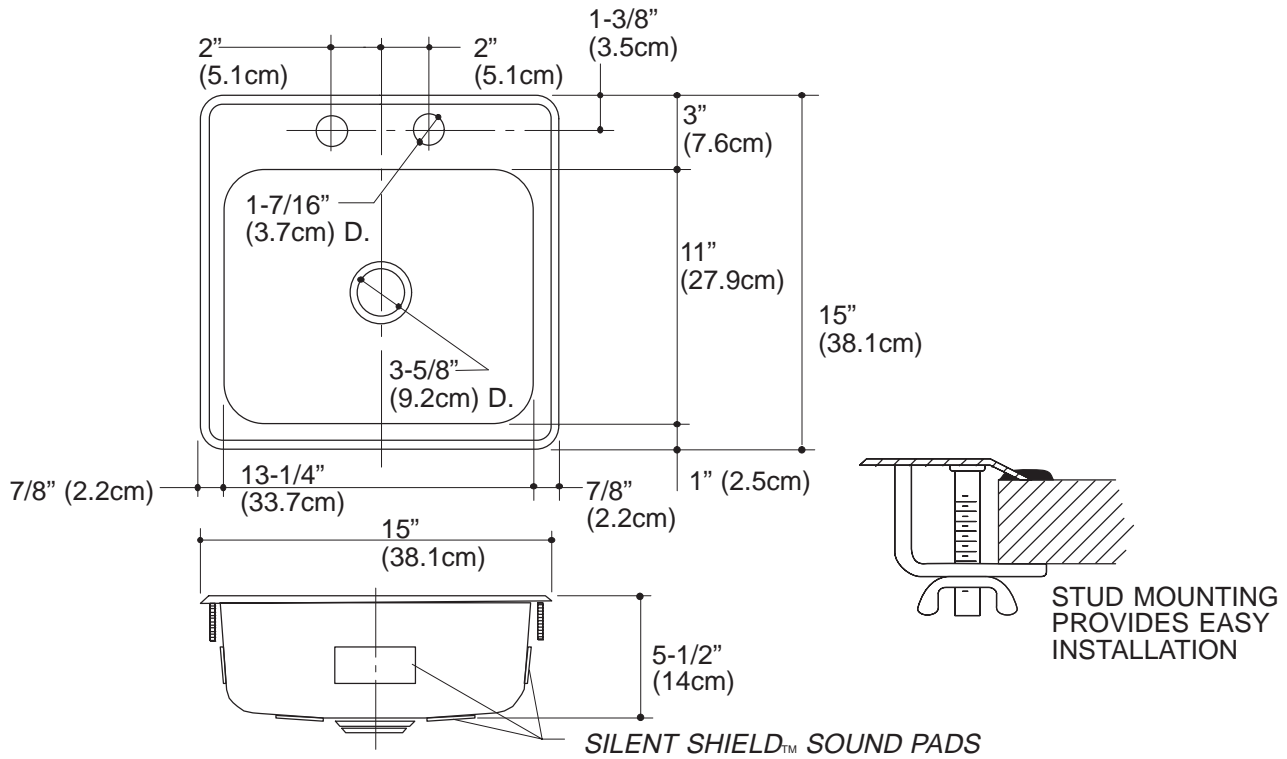

### Features

- 15" (38.1cm) x 15" (38.1cm) x 5-1/2" (14cm)
- Silent Shield™ sound deadening
- Satin sanded deck and buffed basin finish
- Drawn from 22 gauge – type 301 (18-7) series nickel bearing stainless steel
- Stud mounting
- Designer styling with rounded corners
- Ledge back entertainment sink

### Specified Model

Model	Description	Holes	Quantity	Basin Depth	Colors/Finishes
B153-1	Stainless steel, single basin sink	1	1	5-1/2" (14cm)	<input type="checkbox"/> NA
B153B-1	Stainless steel, single basin sink; chrome strainer included	1	1	5-1/2" (14cm))	<input type="checkbox"/> NA
B153-2	Stainless steel, single basin sink (shown)	2	1	5-1/2" (14cm)	<input type="checkbox"/> NA
B153B-2	Stainless steel, single basin sink; chrome strainer included	2	1	5-1/2" (14cm)	<input type="checkbox"/> NA

## Product Information

Fixture*:	cutout size	basin area
Sink	14-1/4" (36.2cm) x 14-1/4" (36.2cm)	13-1/4" (33.7cm) x 11" (27.9cm)
Outlet	3-5/8" D. (9.2cm)	
Faucet holes	1-7/16" D. (3.7cm)	
* Approximate measurements for comparison only.		