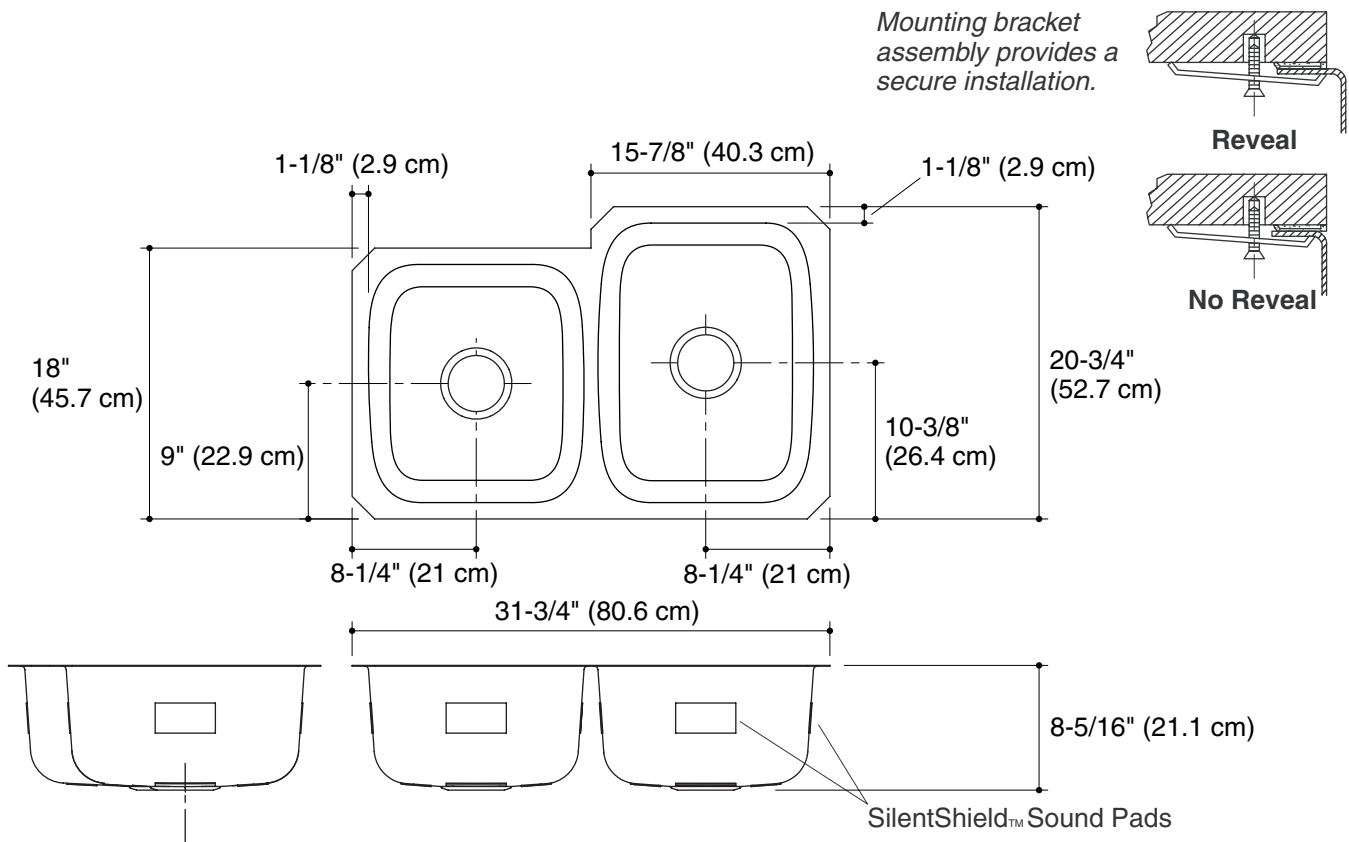

Technical Information

Fixture*:	Basin area
Sink, left	14-1/4" (36.2 cm) x 15-3/4" (40 cm)
Sink, right	14-1/4" (36.2 cm) x 18-1/2" (47 cm)
Drain holes	3-3/4" (9.5 cm) D.
* Approximate measurements for comparison only.	

Included components:	
Hardware kit	91915
Cut-out template	1055956-7

Installation Notes

Install this product according to the installation guide.

Use the supplied cut-out template to select either a hidden or exposed rim.

Product Diagram