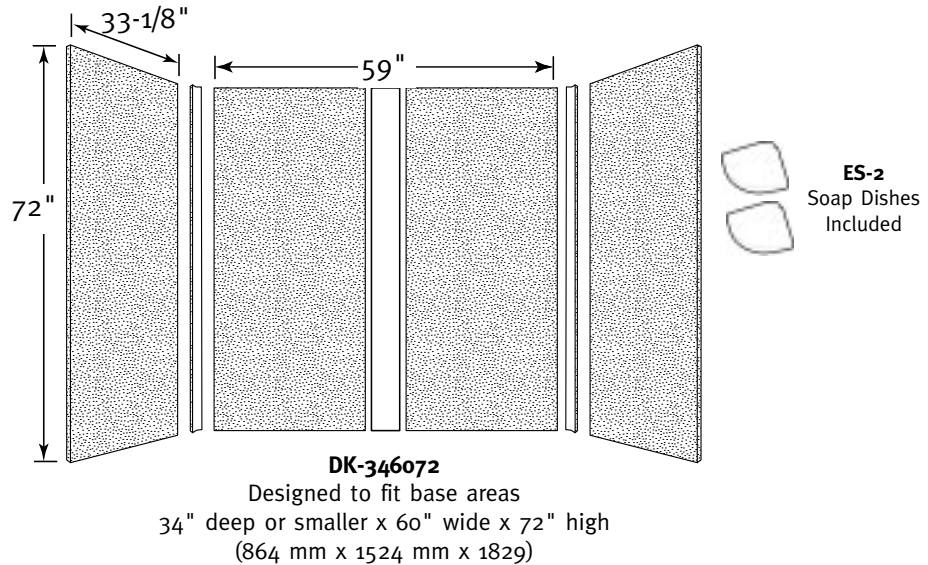

FEATURES

- 3-D textured panel patterns made from 100% Swanstone solid surface
- Swanstone solid surface means color and texture run all the way through and cannot wear away
- Panels clean easily using household cleaners, and the solid surface resists the growth of mold and mildew
- Available in the most popular shower floor sizes
- Heat resistant walls can handle steamer units
- Color coordinates to match Swanstone shower floors and vanity tops
- Ideal for remodeling, panels glue up over existing surface

SPECIFICATIONS

DK-346072 Swanstone Decorative Panel Shower Wall Kit

Model	Part	Base Area Designed To Fit	Ship Wt. Lb.	Ship UPS	Carton Dims. In.	Cu. Ft.
DK-346072*	DK346072*	34" D x 60" W x 72" H (864 mm or smaller x 1524 mm x 1829 mm)	140	-	74 x 67 x 3	8.61

Kit Includes: Two side panels, two back panels, two corner molding strips, one batten strip, two corner soap dishes, four tubes of adhesive, one tube of caulk, one roll of pressure sensitive tape and complete installation instructions.