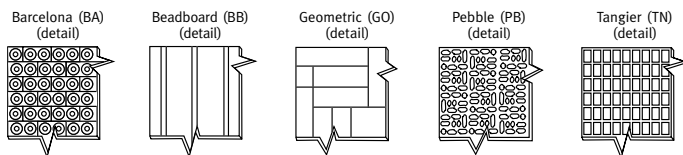

SPECIFICATIONS

DK-346072 Swanstone Decorative Panel Shower Wall Kit

Model	Part	Base Area Designed To Fit	Ship Wt. Lb.	Ship UPS	Carton Dims. In.	Cu. Ft.
DK-346072*	DK346072*	34" D x 60" W x 72" H (864 mm or smaller x 1524 mm x 1829 mm)	140	-	74 x 67 x 3	8.61

Kit Includes: Two side panels, two back panels, two corner molding strips, one batten strip, two corner soap dishes, four tubes of adhesive, one tube of caulk, one roll of pressure sensitive tape and complete installation instructions.

Packaging: Each kit is packed in an individual carton.