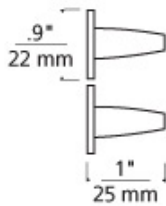

Kable Lite Soft Anchors

DESCRIPTION

For short, straight runs (runs under 20'). Use to secure cables at one end of run (with turnbuckles at other end). Mount to wall or ceiling. 1.5" washer (included) is recommended for ceiling mount support.

WEIGHT

0.15lb / 0.07kg

ORDERING INFORMATION

700KSOFT0 FINISH

S SATIN NICKEL

TECH LIGHTING®

7400 Linder Avenue
Skokie, Illinois 60077

T 847.410.4400
F 847.410.4500