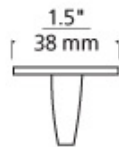

Kable Lite Soft Anchors

DESCRIPTION

For short, straight runs (runs under 20'). Use to secure cables at one end of run (with turnbuckles at other end). Mount to wall or ceiling. 1.5" washer (included) is recommended for ceiling mount support.

WEIGHT

0.15lb / 0.07kg

ORDERING INFORMATION

700KSOFT0 FINISH

S SATIN NICKEL

TECH LIGHTING®

7400 Linder Avenue
Skokie, Illinois 60077

T 847.410.4400
F 847.410.4500