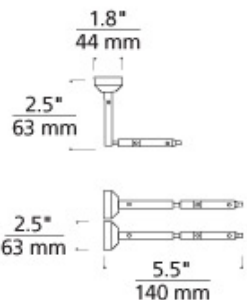

### DESCRIPTION

Turnbuckles tighten and secure the cables and provide the necessary tension for a clean look. For long or turning runs (runs over 20'). Mount to wall or ceiling. When ceiling mounted, cables drop 2.5" from ceiling. Pair. If mounting to metal, order isolating connector (sold separately).

### INSTALLATION

All turnbuckles include mounting hardware for drywall. Special hardware is available for brick, cement, or plaster surfaces (sold separately). For all runs of over twenty feet, turnbuckles should be reinforced with wood blocking behind the wall.

### WEIGHT

0.85lb / 0.39kg

### ORDERING INFORMATION

700PARTT	LENGTH	FINISH
	2.5"	C CHROME S SATIN NICKEL

**TECH LIGHTING®**

7400 Linder Avenue T 847.410.4400  
Skokie, Illinois 60077 F 847.410.4500

[www.techlighting.com](http://www.techlighting.com)