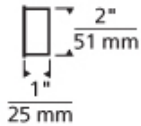

TECH LIGHTING®

7400 Linder Avenue
Skokie, Illinois 60077

T 847.410.4400
F 847.410.4500

www.techlighting.com

700SNOUT _____

FIXTURE TYPE: _____

JOB NAME: _____

NOTES: _____

_____

_____