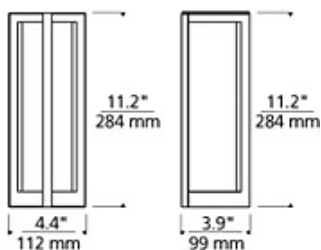

W A L L C O L L E C T I O N

Coronado Wall

HONEY
ONYX

WHITE
GLASS

DESCRIPTION

Rectangular onyx shade with metal frame. Provides ambient, up- and down-light. Includes 120 volt, 100 watt R7S base, 118mm double-ended halogen lamp, 18 watt 2G11 base twin tube compact fluorescent lamp (electronic ballast included) or 10 watt 600 lumen 2700K LED module. Incandescent version dimmable with standard incandescent dimmer. LED version dimmable with a low-voltage electronic dimmer. ADA compliant.

INSTALLATION

This product can mount to either a 4" square electrical box with round plaster ring or an octagonal electrical box (not included).

DIMMING

Incandescent version dimmable with a standard incandescent dimmer (not included).

WEIGHT

4.31lb / 1.95kg

ORDERING INFORMATION

700WSCOR	COLOR	FINISH	LAMP
	HONEY ONYX	Z ANTIQUE BRONZE	INCANDESCENT 120V
H	HONEY ONYX	S SATIN NICKEL	-CF COMPACT FLUORESCENT 120V
W	WHITE GLASS		-LED LED 2700K