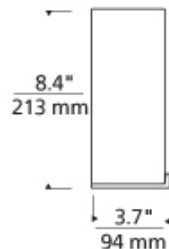

ORDERING INFORMATION

700WSBOR	COLOR	FINISH	LAMP
I	IVORY	Z ANTIQUE BRONZE	INCANDESCENT
G	KHAKI GREEN	S WHITE BRONZE	-CF COMPACT FLUORESCENT