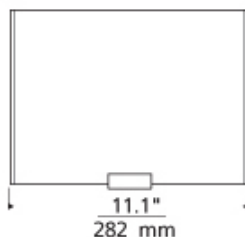

ORDERING INFORMATION

700WSBOR	COLOR	FINISH	LAMP
I	IVORY	Z ANTIQUE BRONZE	INCANDESCENT
G	KHAKI GREEN	S WHITE BRONZE	-CF COMPACT FLUORESCENT

TECH LIGHTING®

7400 Linder Avenue T 847.410.4400
Skokie, Illinois 60077 F 847.410.4500

www.techlighting.com

700WSBOR _____

FIXTURE TYPE: _____

JOB NAME: _____

NOTES: _____

_____

_____