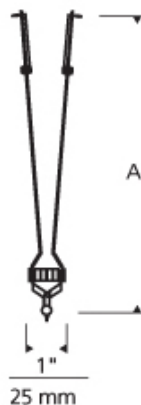

**K-Jane Head**

**DESCRIPTION**

K-Jane drops below the cables; head pivots 220° on two axes. For cable separations of up to twice the length. Field-cutttable. Low-voltage, MR16 lamp of up to 75 watts (not included). For Kable Lite system only.

**SYSTEM**

Available for Kable Lite only.

**ACCESSORIES & OPTICAL CONTROLS**

Backlight Shield, Barndoors, Cone Glass Shield, Flight Paper, Lil Egypt Shade, Lil Wok Shade, Louver Lens Holder, Round Glass Shield, Snap Louver Lens Holder, Taza Accessory

**WEIGHT**

0.15-0.3lb / 0.07-0.14kg

**ORDERING INFORMATION**

700KJAN LENGTH	FINISH
05 5"	C CHROME
12 12"	S SATIN NICKEL
24 24"	

**TECH LIGHTING®**

7400 Linder Avenue T 847.410.4400  
 Skokie, Illinois 60077 F 847.410.4500