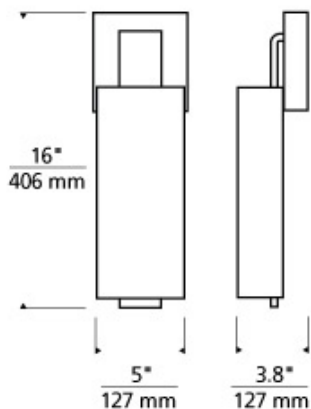

TECH LIGHTING®

7400 Linder Avenue T 847.410.4400
Skokie, Illinois 60077 F 847.410.4500

www.techlighting.com

700WSKISW _____

FIXTURE TYPE: _____

JOB NAME: _____

NOTES: _____

_____
_____

©2011 Tech Lighting, L.L.C. All Rights Reserved. The "Tech Lighting" graphic is a registered trademark of Tech Lighting, L.L.C. Tech Lighting reserves the right to change specifications for product improvements without notification.