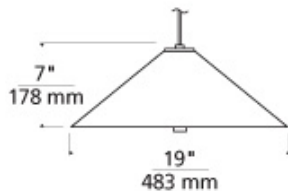

TECH LIGHTING®

7400 Linder Avenue
Skokie, Illinois 60077

T 847.410.4400
F 847.410.4500

www.techlighting.com

700 _____ LRKP _____

FIXTURE TYPE: _____

JOB NAME: _____

NOTES: _____

_____

_____

©2010 Tech Lighting, L.L.C. All Rights Reserved. The "Tech Lighting" graphic is a registered trademark of Tech Lighting, L.L.C. Tech Lighting reserves the right to change specifications for product improvements without notification.