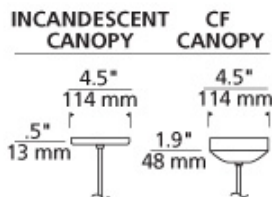

LINE - VOLTAGE P E N D A N T S

Larkspur Pendant

BEACH
AMBER

SAND

SURF
WHITE

DESCRIPTION

Fused and slumped plate glass shade, warm with color and pattern, highlighted with metal detail and suspended from a round canopy. Glass disc diffuser provides a glare free wash of light. Black, satin nickel and white finish options highlighted with satin nickel detail and clear cable; antique bronze highlighted with antique bronze detail and brown cable. Includes 120 volt, 100 watt A19 medium base lamp or 18 watt GX24Q-2 base triple tube compact fluorescent lamp (electronic ballast included). Fixture is provided with six feet of field-cutable cable. Incandescent version dimmable with standard incandescent dimmer.

Line-voltage Swag Hook

WEIGHT

10.8lb / 4.9kg

ORDERING INFORMATION

700	SYSTEM	LRKP	COLOR	FINISH	LAMP
TD	LINE-VOLTAGE PENDANTS	A	BEACH AMBER	Z ANTIQUE BRONZE	INCANDESCENT 120V
		S	SAND	B BLACK	-CF COMPACT FLUORESCENT 120V
		W	SURF WHITE	S SATIN NICKEL	-CF277 COMPACT FLUORESCENT 277V
				W WHITE	