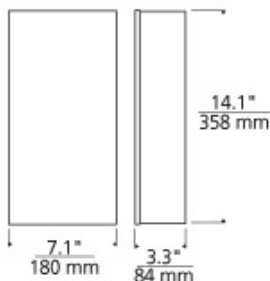

Lexington Wall 

DESERT
CLAY

WHITE

DESCRIPTION

Half-cylinder fabric shade with rolled edges and minimal metal base. Includes 120 volt, 60 watt medium base BT15 halogen lamp or 2G11 base 18 watt twin tube compact fluorescent lamp (electronic ballast included). Incandescent version dimmable with standard incandescent dimmer. ADA compliant.

INSTALLATION

This product can mount to either a 4" square electrical box with round plaster ring or an octagonal electrical box (not included).

DIMMING

Incandescent version dimmable with a standard incandescent dimmer (not included).

WEIGHT

2.38lb / 1.08kg

ORDERING INFORMATION

700WSLEX	COLOR	FINISH	LAMP
C	DESERT CLAY	Z ANTIQUE BRONZE	-CF INCANDESCENT COMPACT FLUORESCENT
W	WHITE	S SATIN NICKEL	

TECH LIGHTING®

7400 Linder Avenue
Skokie, Illinois 60077