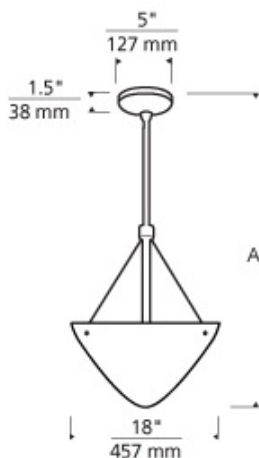

DESCRIPTION

Hand-blown glass with an elegant swirl and metal details. Incandescent includes 120 volt, 150 watt mini-candelabra base lamp. Fluorescent includes 120 volt GU24 base 32 watt self-ballasted compact fluorescent lamp. Incandescent version dimmable with standard incandescent dimmer.

INSTALLATION

This product can mount to either a 4" square electrical box with round plaster ring or an octagonal electrical box (not included).

DIMMING

Incandescent version dimmable with a standard incandescent dimmer (not included).

WEIGHT

18.41lb / 8.35kg

ORDERING INFORMATION

700NEBS	LENGTH	COLOR	FINISH	LAMP
24	24"	A AMBER	Z ANTIQUE BRONZE	INCANDESCENT 120V
36	36"	N BROWN	S SATIN NICKEL	-CF FLUORESCENT 120V
		W WHITE		

TECH LIGHTING®

7400 Linder Avenue
Skokie, Illinois 60077

T 847.410.4400
F 847.410.4500

www.techlighting.com

700NEBS _____

FIXTURE TYPE: _____

JOB NAME: _____

NOTES: _____

_____

_____

©2010 Tech Lighting, L.L.C. All Rights Reserved. The "Tech Lighting" graphic is a registered trademark of Tech Lighting, L.L.C. Tech Lighting reserves the right to change specifications for product improvements without notification.