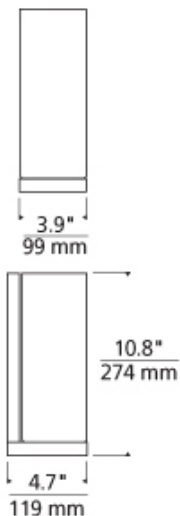

W A L L C O L L E C T I O N

**Cabo Grande Wall Sconce**

ONYX

WHITE  
GLASS

**DESCRIPTION**

Onyx or glass cylinder and die-cast base. Mounts up only. Includes 120 volt, 60 watt G9 base halogen lamp or 120 volt, GU24 base 18 watt self-ballasted compact fluorescent lamp. Incandescent version dimmable with standard incandescent dimmer.

**INSTALLATION**

This product can mount to either a 4" square electrical box with round plaster ring or an octagonal electrical box (not included).

**DIMMING**

Incandescent version dimmable with a standard incandescent dimmer (not included).

**WEIGHT**

7.81lb / 3.54kg

**ORDERING INFORMATION**

700WSCBOG	COLOR	FINISH	LAMP
H	ONYX	Z ANTIQUE BRONZE	INCANDESCENT
W	WHITE GLASS	C CHROME	-CF COMPACT FLUORESCENT
		S SATIN NICKEL	

**TECH LIGHTING®**

7400 Linder Avenue T 847.410.4400  
Skokie, Illinois 60077 F 847.410.4500