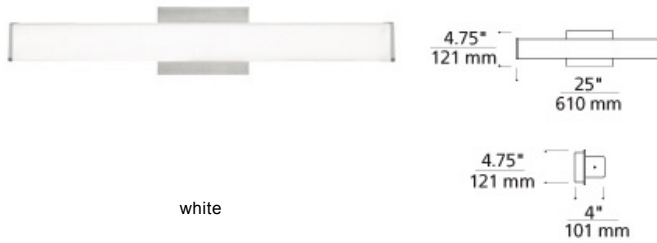

## DESCRIPTION

Sleek linear glass shade finished with metal end caps. Provides task and ambient light. May be mounted horizontally or vertically. Available in two lamp configurations; incandescent and fluorescent. Incandescent includes five 120 volt, 40 watt G9 base halogen lamps; fluorescent includes one 24 watt T5 high output linear fluorescent lamp and electronic ballast. LED includes 20 watt, 920 lumen, 3000K LED module. Incandescent version dimmable with a standard incandescent dimmer. LED version dimmable with low-voltage electronic dimmer. ADA compliant.