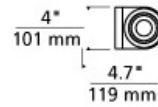

### DESCRIPTION

Pure indulgence, the Sara is cut from a solid block of crystal and formed into two elegant cylinders which surround hand-blown inner white glass diffusers that sit atop a die-cast metal base. Instantly elevates any space. May be mounted vertically or horizontally. Incandescent includes two 120 volt, 60 watt or equivalent T10 medium base lamps. Fluorescent includes two 18 watt 2GX7 base twin tube compact fluorescent lamps. Incandescent version dimmable with standard incandescent dimmer.