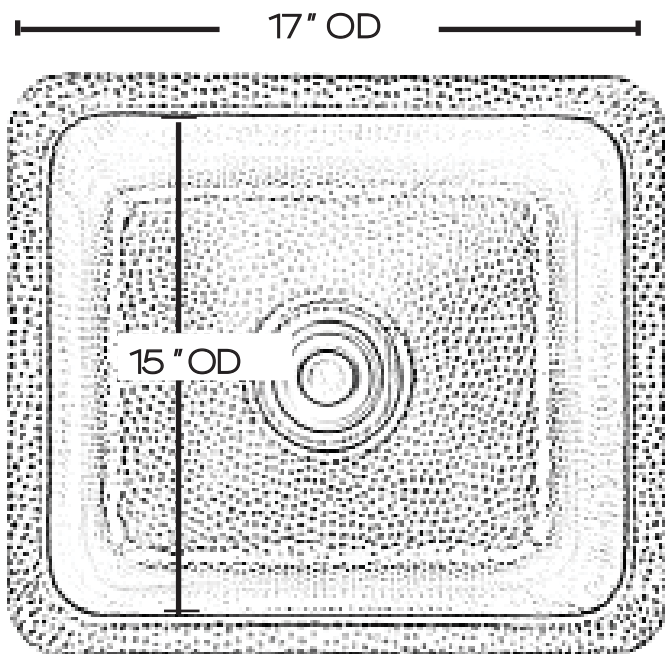

SINK DETAILS

Square Hand Hammered Seamless Construction Solid Copper
Prep Sink in Antique Finish.
Mounting Options: Under Mount or Drop-In

Your copper sink is handmade and therefore a work of art. Each sink is unique and can vary 1/4" in either direction. We highly recommend waiting to receive your sink before cutting your counter top.