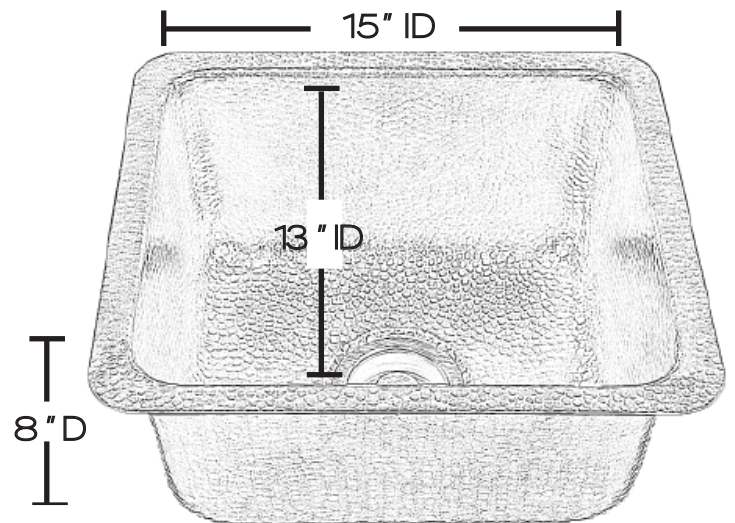

SINK DETAILS

Square Hand Hammered Seamless Construction Solid Copper
Prep Sink in Antique Finish.
Mounting Options: Under Mount or Drop-In

Your copper sink is handmade and therefore a work of art. Each sink is unique and can vary 1/4" in either direction. We highly recommend waiting to receive your sink before cutting your counter top.