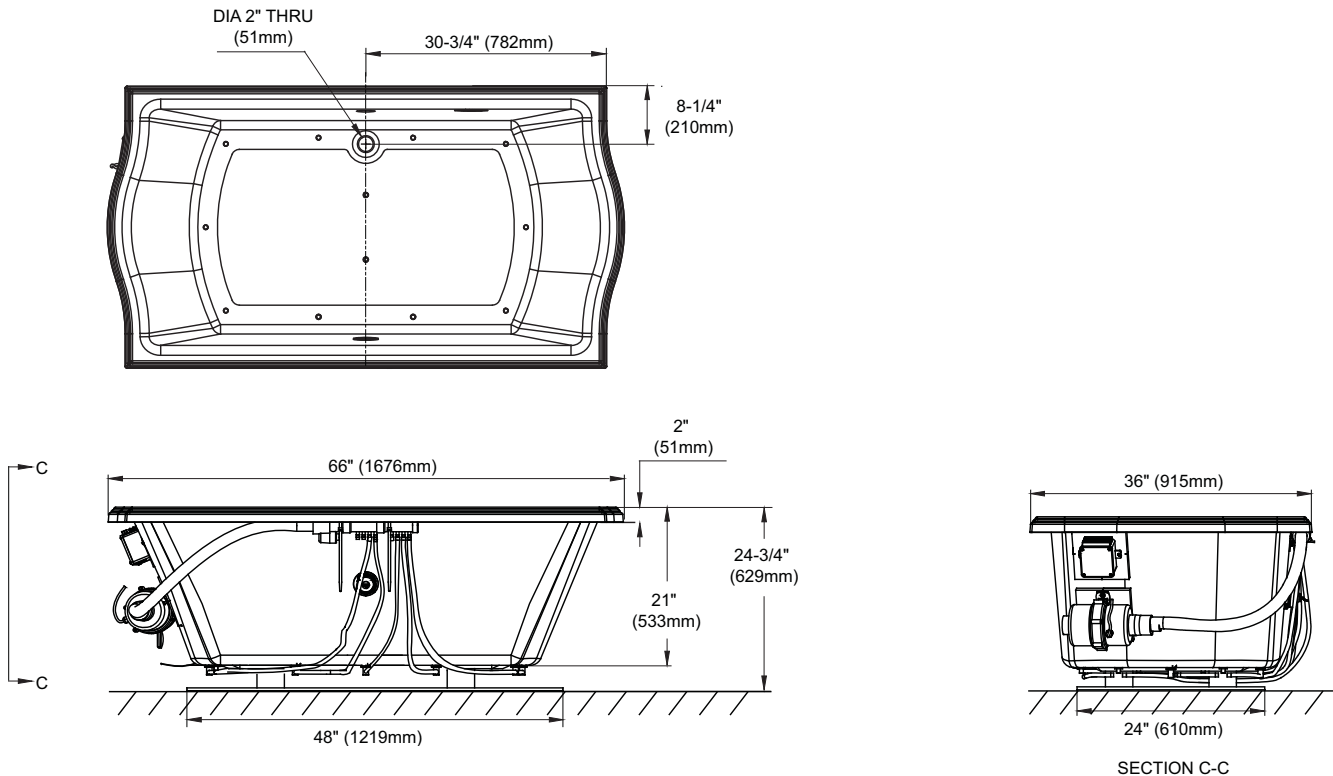

ABA789

Clayton® 66" x 36" Air Bath™

SPECIFICATIONS

- Size 66" L x 36" W
- Depth 21"
- Warranty 1 Year Limited Warranty on acrylic tub
1 Year Limited Warranty on components and parts
- Material Lucite Cast Acrylic
- Electrical Requirements 15 AMP; 120V w/ GFCI
- Shipping Weight 140 lbs.
- Shipping Dimensions 68" L x 39" W x 27" H
- Gallons 85 to overflow

INSTALLATION NOTES

Floor support under bath must provide a minimum of 75 lbs/square foot (366 kg/square meter) loading.

TOTO®

These dimensions and specifications are subject to change without notice