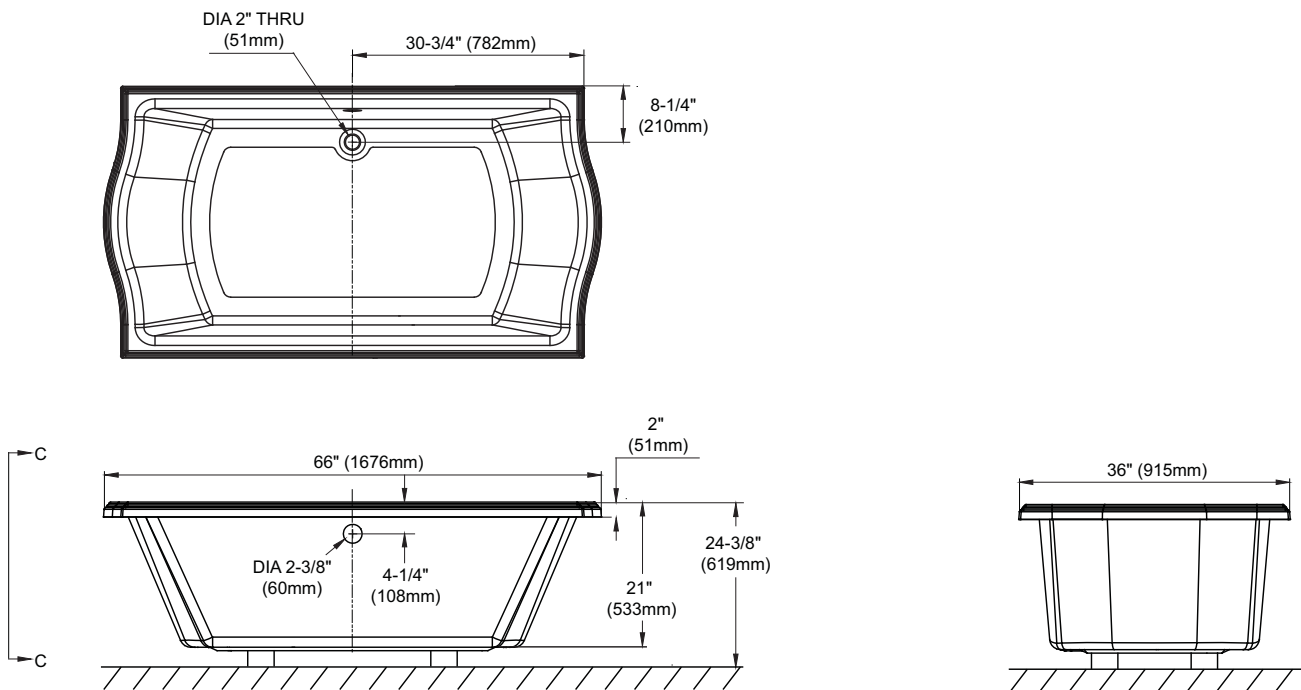

Clayton® 66" x 36" Soaker Bathtub

FEATURES

- 66" x 36" x 24-3/8"
- Luxuriously deep bathing well
- Cast-acrylic construction provides high durability
- Slip-resistant surface
- Optional solid brass grab bar with various finishes

ABY789N

Clayton® 66" x 36" Soaker Bathtub

SPECIFICATIONS

- Size 66" L x 36" W
- Depth 21"
- Warranty 1 Year Limited Warranty on acrylic tub
1 Year Limited Warranty on components and parts
- Material Lucite Cast Acrylic
- Shipping Weight 80 lbs.
- Shipping Dimensions 68" L x 39" W x 27" H
- Gallons 85 to overflow

INSTALLATION NOTES

Floor support under bath must provide a minimum of 75 lbs/square foot (366 kg/square meter) loading.

SECTION C-C

TOTO®

These dimensions and specifications are subject to change without notice