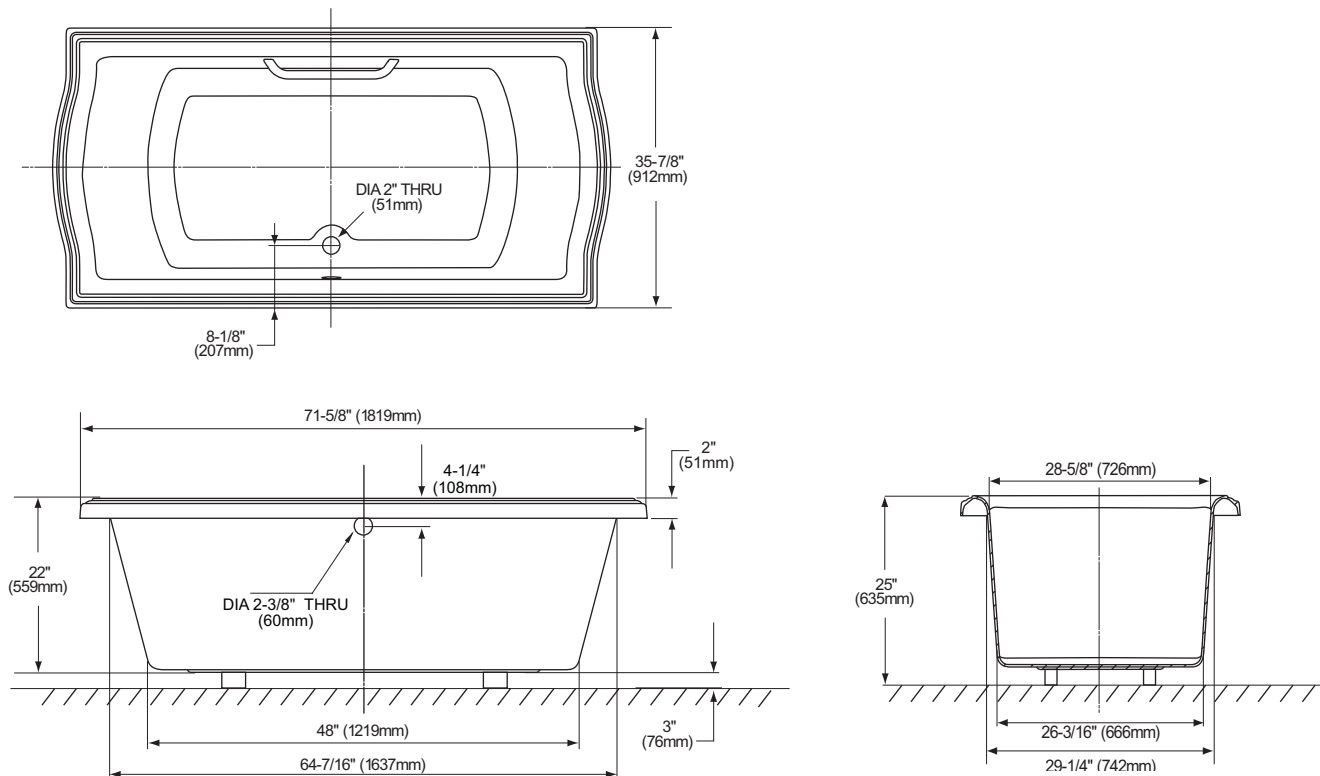

FEATURES

- 71-5/8" x 35-7/8" x 25"
- Luxuriously deep bathing well
- Cast-acrylic construction provides high durability
- Slip-resistant surface
- Optional solid brass grab bar with various finishes

COLORS/FINISHES

ABY784N

Clayton® 6' Soaker Bathtub

SPECIFICATIONS

- Size 71-5/8" L x 35-7/8" W
- Depth 21"
- Warranty 1 Year Limited Warranty on acrylic tub
1 Year Limited Warranty on components and parts
- Material Lucite Cast Acrylic
- Shipping Weight 113 lbs.
- Shipping Dimensions 74" L x 44" W x 27" H
- Gallons 115 to overflow

INSTALLATION NOTES

Floor support under bath must provide a minimum of 75 lbs/square foot (366 kg/square meter) loading.

TOTO®

These dimensions and specifications are subject to change without notice