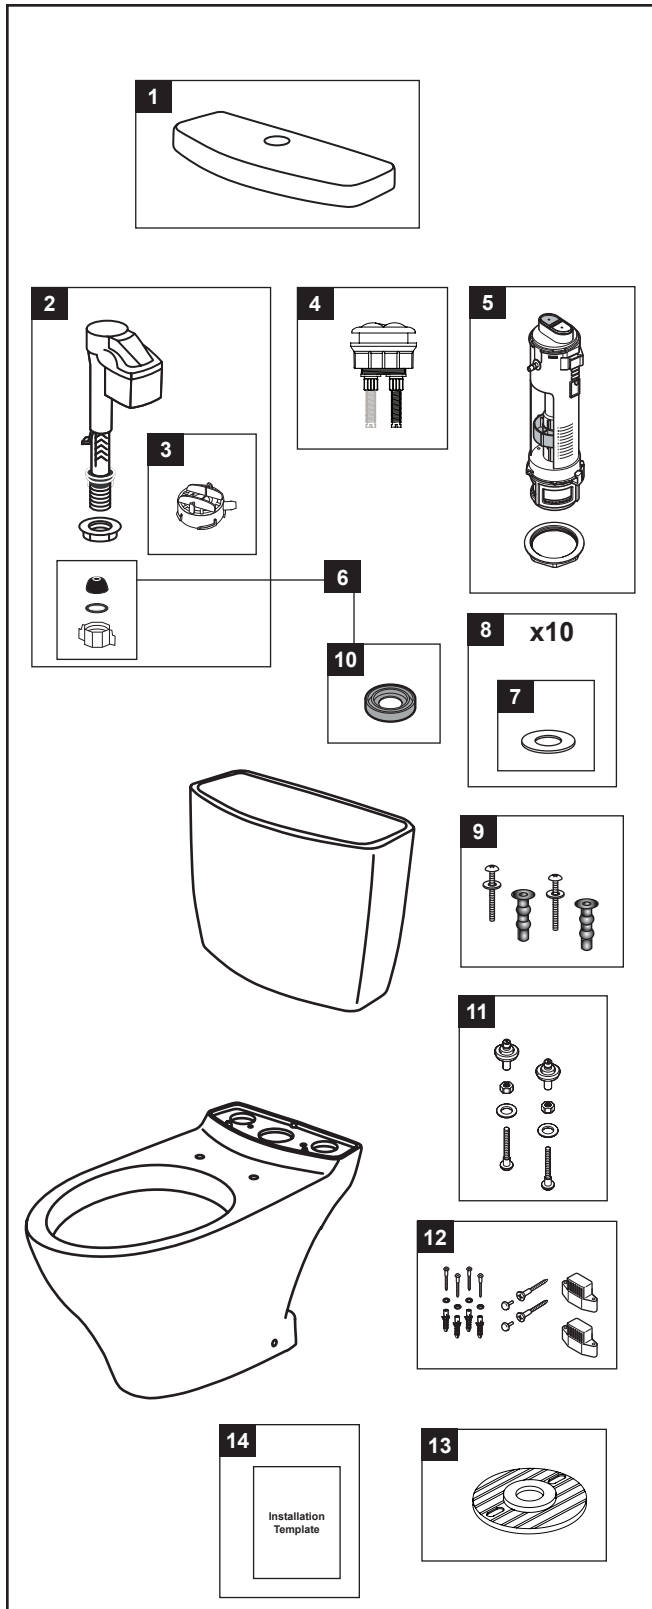

CST412MF CST412MF.10
 ST412M ST412M
 CT412F CT412F.10

Aquia®

1.6 & 0.9 Gpf Toilet, Elongated, Dual Max®, 12" & 10" Rough In Universal Height

Item	Part	Description
1	TCU412CR#01	Tank Lid w/ Velcro Tape - Cotton White
	TCU412CR#03	Tank Lid w/ Velcro Tape - Bone
	TCU412CR#11	Tank Lid w/ Velcro Tape - Colonial White
	TCU412CR#12	Tank Lid w/ Velcro Tape - Sedona Beige
	TCU412CR#51	Tank Lid w/ Velcro Tape - Ebony
2	TSU09A.8R	Fill Valve - Dual Max®
3	THU302	Diaphragm Cap - Lavelle
4	THU314#CP	Push Button - Chrome Plated
5	THU224	Flush Valve
6	THU238	Parts Bag Assembly
7	9BU064E	Flush Valve Gasket (1pc)
8	THU227	Flush Valve Gasket (10pcs)
9	THU651N	Top Mounting Seat Hardware
10	9BU062E	Tank to Bowl Gasket
11	TS810DV2	Tank Top Mounting Kit
12	THU223#CP	Toilet Mounting Hardware - Chrome Plated
13	THU291	Socket Roughin
14	0GU147-1	Installation Template

Product Number Explanation

Two-Piece Toilet	Tank	Bowl
(CST) Gravity Type Toilet	(ST) Tank	(CT) Bowl
(412MF) Model	(412M) Model	(412F) Model
(412MF.10) Model	(M) Dual Max®	(412F.10) Model
(M) Dual Max®		(F) Universal Height
(F) Universal Height		

Actual product may differ slightly from illustration