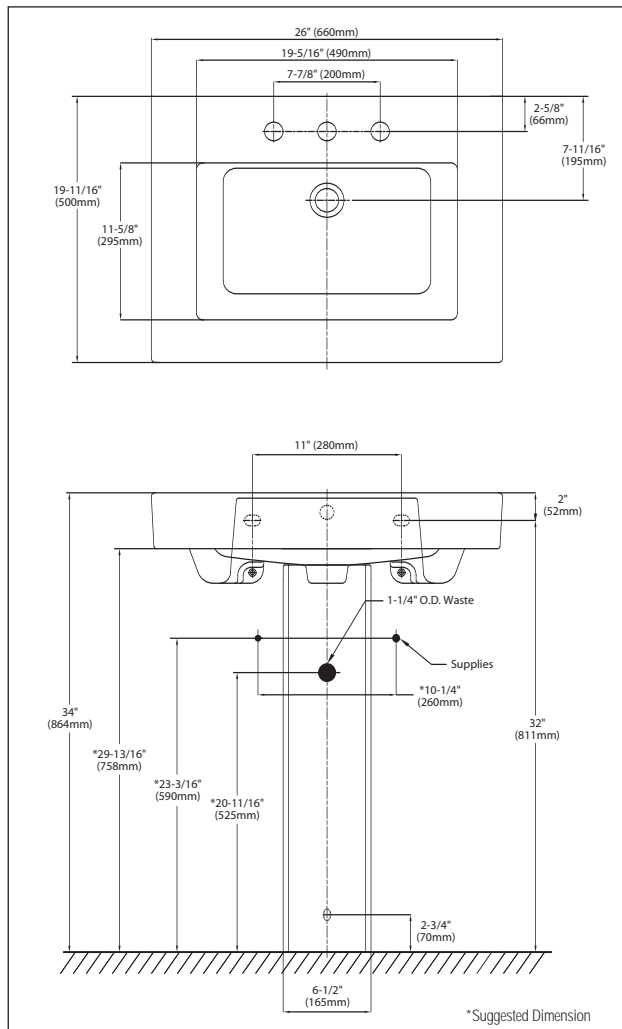

LPT315G

Pedestal Lavatory

DESIGN

Stylish geometric design, pedestal lavatory. Designed to compliment a variety of design styles, the LPT315G has the added benefit of TOTO's SanaGloss® glazing technology, making it virtually self-cleaning.

SPECIFICATIONS

Waste: 1-1/4" O.D.
Size: 26"W x 19-11/16"D
Basin: 19-5/16"W x 11-5/8"D
Warranty: Five Year Limited Warranty
Material: Vitreous china

Shipping Weight: **LT315G / LT315.4G / LT315.8G**
45 lbs.

PT315
26 lbs.

Shipping Dimensions: **LT315G / LT315.4G / LT315.8G**
27"W x 21"D x 8-7/8"H

PT315
27"W x 20-7/8"D
x 7-7/8"H

⚠ Caution: Requires PT315 pedestal for support.

⚠ Caution: Use proper back support to mount product.

Fixture dimensions and hydraulic performance meet or exceed ANSI/ASME standard A112.19.2M and CAN/CSA B 45 requirements.

Listing / Approvals: IAPMO/UPC, City of Los Angeles, State of Massachusetts, c-UPC for Canada, and others.

These dimensions and specifications are subject to change without notice.

LPT315.8G Pedestal Lavatory

TOTO® U.S.A., INC. • 1155 Southern Road, Morrow, GA 30260
Tel. (888) 295-8134 • Fax. (800) 699-4889 • www.totousa.com
Printed in U.S.A. © TOTO® LTD. 08/06 #C