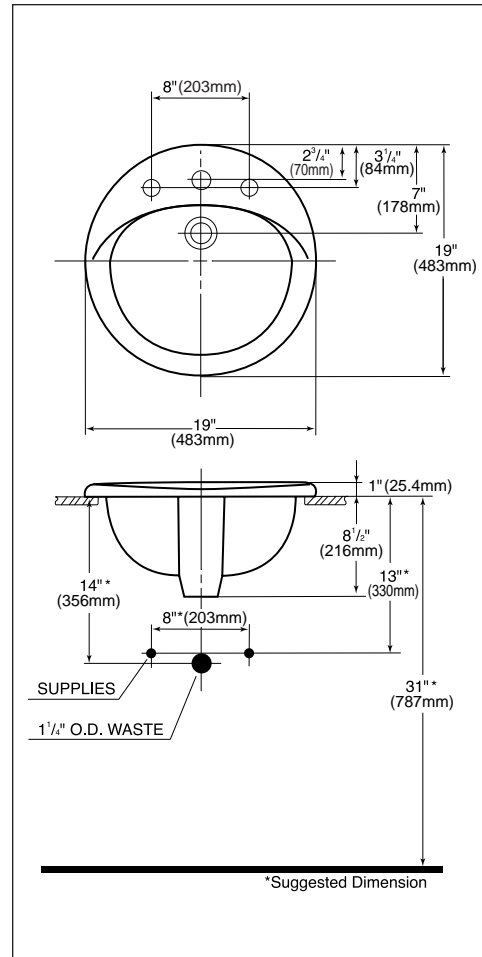

Attractive, sculptured drop-in lavatory offers a deep washbasin.

SPECIFICATIONS

Waste: 1¹/₄" O.D.
 Size: 19" diameter
 Basin: 15"W x 12¹/₂"D
 Warranty: Five Year Limited Warranty
 Material: Vitreous china

Shipping Weight: **LT512G / LT512.4G / LT512.8G**
LT512 / LT512.4 / LT512.8
 21 lbs.

Shipping Dimensions: **LT512G / LT512.4G / LT512.8G**
LT512 / LT512.4 / LT512.8
 20¹/₂"L x 20¹/₂"W x 10³/₈"H

Fixture dimensions meet ANSI/ASME standard A112.19.2M and CAN/CSA B 45 requirements.

Listing / Approvals: IAPMO/UPC, CSA, City of Los Angeles, State of Massachusetts, and others.

Meets the American Disabilities Act Guidelines and ANSI A117.1 requirements when countertop installed 864mm (34") from finished floor and lavatory installed 51mm (2") minimum from front edge.

These dimensions and specifications are subject to change without notice.

LT512.8G - Ultimate Self-Rimming Lavatory