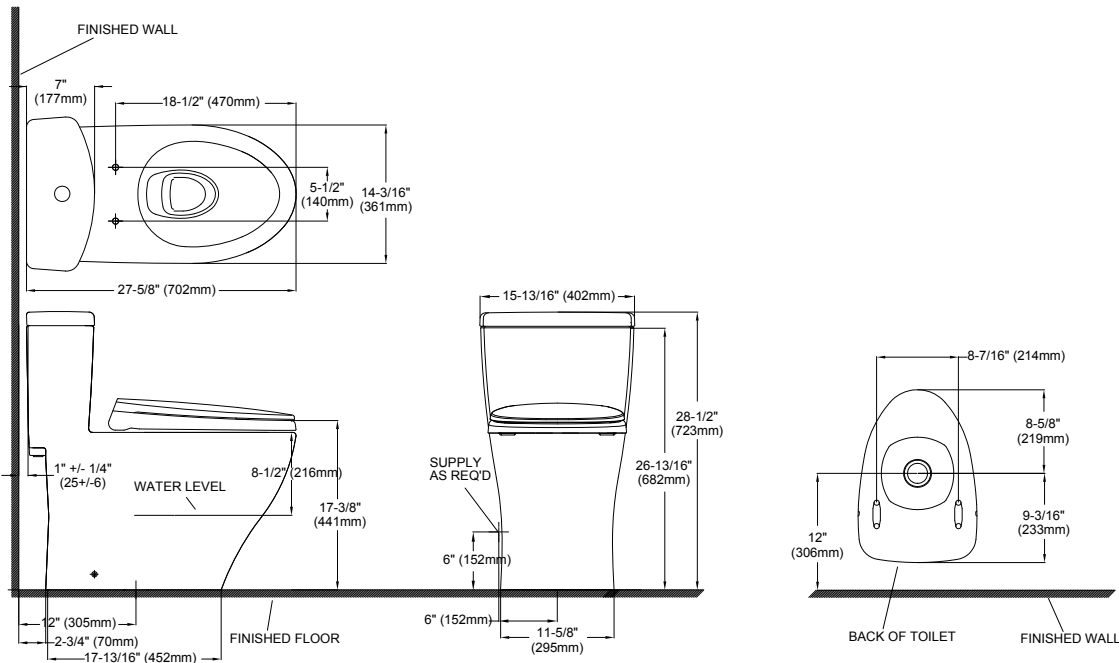

MS654114MF

Aquia® One-Piece High-Efficiency Toilet, 1.6GPF & 0.9 GPF

SPECIFICATIONS

- Water Use 1.6 GPF & 0.9GPF (6.0 LPF & 3.4LPF)
- Flush System Dual-Max
- Min. Water Pressure 8 psi (flowing)
- Water Surface 5-1/4" x 4-1/4"
- Trap Diameter 1-3/4"
- Rough-in 12"
- Trap Seal 2-1/4"
- Warranty One Year Limited Warranty
- Material Vitreous china
- Shipping Weight MS654114MF - 112lbs
- Shipping Dimensions MS654114MF
32" L x 19-7/8" W
x 29-1/4" H

INSTALLATION NOTES

Back-to-Back Toilet Installations:
TOTO recommends the use of a nationally listed, double sanitary tee-wye only, in vertical waste stacks, in accordance with the stipulations noted in the majority of nationally recognized plumbing codes.