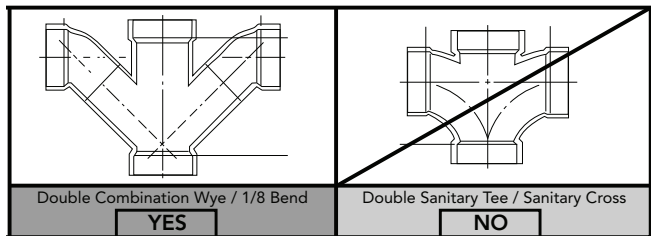

MS654114MF

Aquia® One-Piece High-Efficiency Toilet, 1.6GPF & 0.9 GPF

SPECIFICATIONS

- Water Use 1.6 GPF & 0.9GPF (6.0 LPF & 3.4LPF)
- Flush System Dual-Max
- Min. Water Pressure 8 psi (flowing)
- Water Surface 5-1/4" x 4-1/4"
- Trap Diameter 1-3/4"
- Rough-in 12"
- Trap Seal 2-1/4"
- Warranty One Year Limited Warranty
- Material Vitreous china
- Shipping Weight MS654114MF - 112lbs
- Shipping Dimensions MS654114MF
32" L x 19-7/8" W
x 29-1/4" H

INSTALLATION NOTES

Back-to-Back Toilet Installations:
TOTO recommends the use of a nationally listed, double sanitary tee-wye only, in vertical waste stacks, in accordance with the stipulations noted in the majority of nationally recognized plumbing codes.