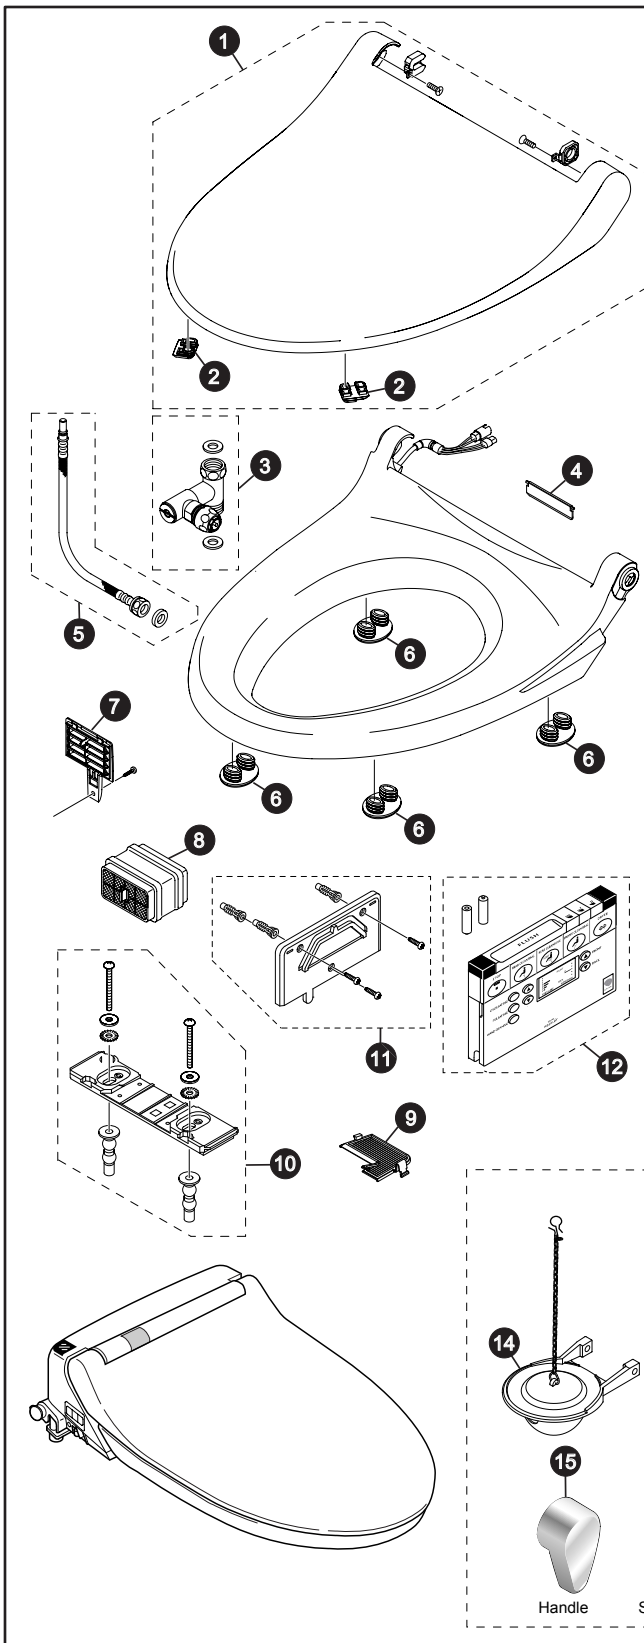

# SW563T694-SW563T695-SW564T694-SW564T695

SW563T694 - Round for Power Gravity Toilets  
 SW563T695 - Round for G-Max Toilets  
 SW564T694 - Elongated for Power Gravity Toilets  
 SW564T695 - Elongated for G-Max Toilets

## Washlet® S400 (Auto-flush trip lever)

Item	Part	Description
1	THU9153#01 THU9153#11 THU9153#12 THU9152#01 THU9152#11 THU9152#12	Lid (Round) - Cotton White Lid (Round) - Colonial White Lid (Round) - Sedona Beige Lid (Elongated) - Cotton White Lid (Elongated) - Colonial White Lid (Elongated) - Sedona Beige
2	THU9154	Lid Bumpers
3	THU661	Junction Valve
4	THU9347	Dryer Door
5	THU660	Water Supply Hose
6	THU614	Seat Bumpers
7	THU9159	Louver Assembly
8	THU9172	Deodorizer Catalyst
9	THU9385	Deodorizer Air Filter
10	THU9178	Baseplate Assembly
11	THU634	Remote Control Hanger
12	THU9179	Remote Control Assembly
13	THU692	Autoflush Lever Assembly
14	THU693	Flapper Assembly (G-Max)
15	THU9185	Handle
16	THU694#CP THU695#CP	Auto Flush Assembly w/o Flapper (Power Gravity) Auto Flush Assembly with Flapper (G-Max)
17	THU9184	S400 Autoflush Lever Nut Assembly
18	THU691	Wire Hooks
19	THU9183	S400 Autoflush Stopper Assembly

### Product Number Explanations

#### Toilet & Seat Combo

(SW) Washlet®  
 (563) Washlet® Model Round  
 (564) Washlet® Model Elongated  
 (T694) for Power Gravity  
 (T695) for G-Max