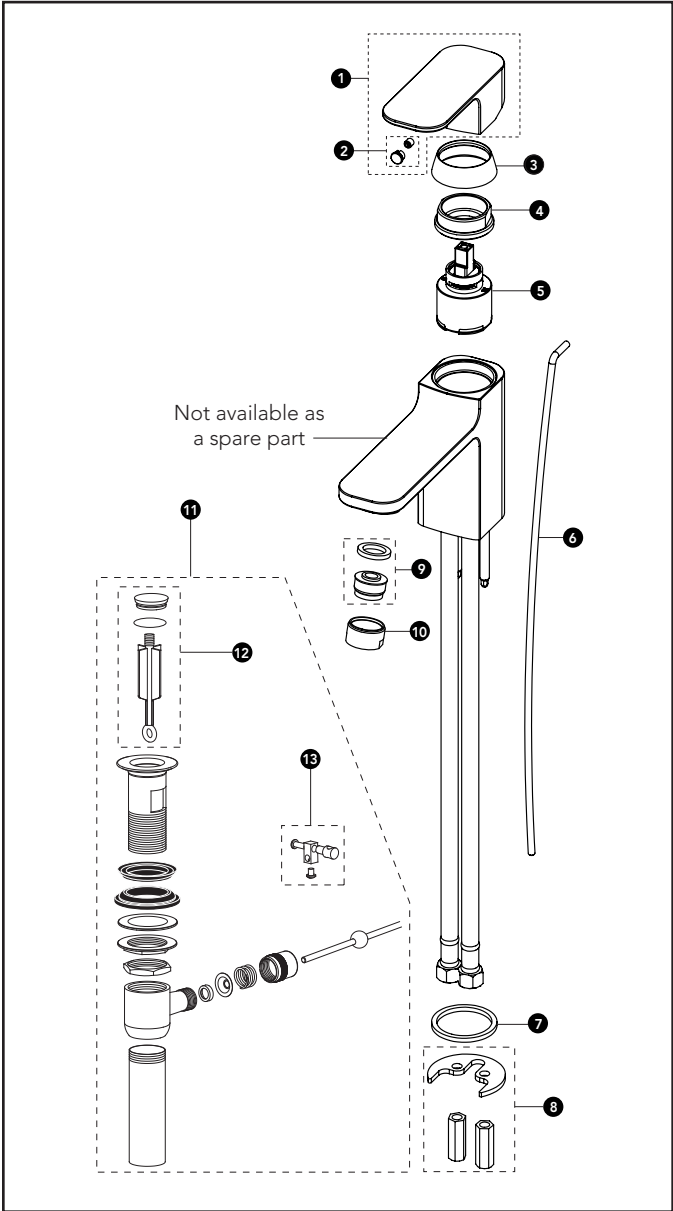

**Upton™  
Single Handle Lavatory Faucet**

Item	Part	Description
1	THP4502##\$	Handle
2	THP4530	Set Screw & Cap
3	THP4503##\$	Valve Cover
4	THP4531	Locking Ring
5	THP4504	Ceramic Cartridge
6	THP4495##\$	Lift Rod
7	THP4505	Foam Gasket
8	THP4497	Retaining Ring & Lock
9	THP4498	Aerator & Gasket
10	THP4499##\$	Aerator Housing
11	THP4010##\$	Drain Assembly
12	THP4011##\$	Drain Plunger
13	THP4012	Lift Rod Connector

LEGEND
##\$ = Denotes Finish
#CP = Polished Chrome
#BN = Brushed Nickel
#PN = Polished Nickel