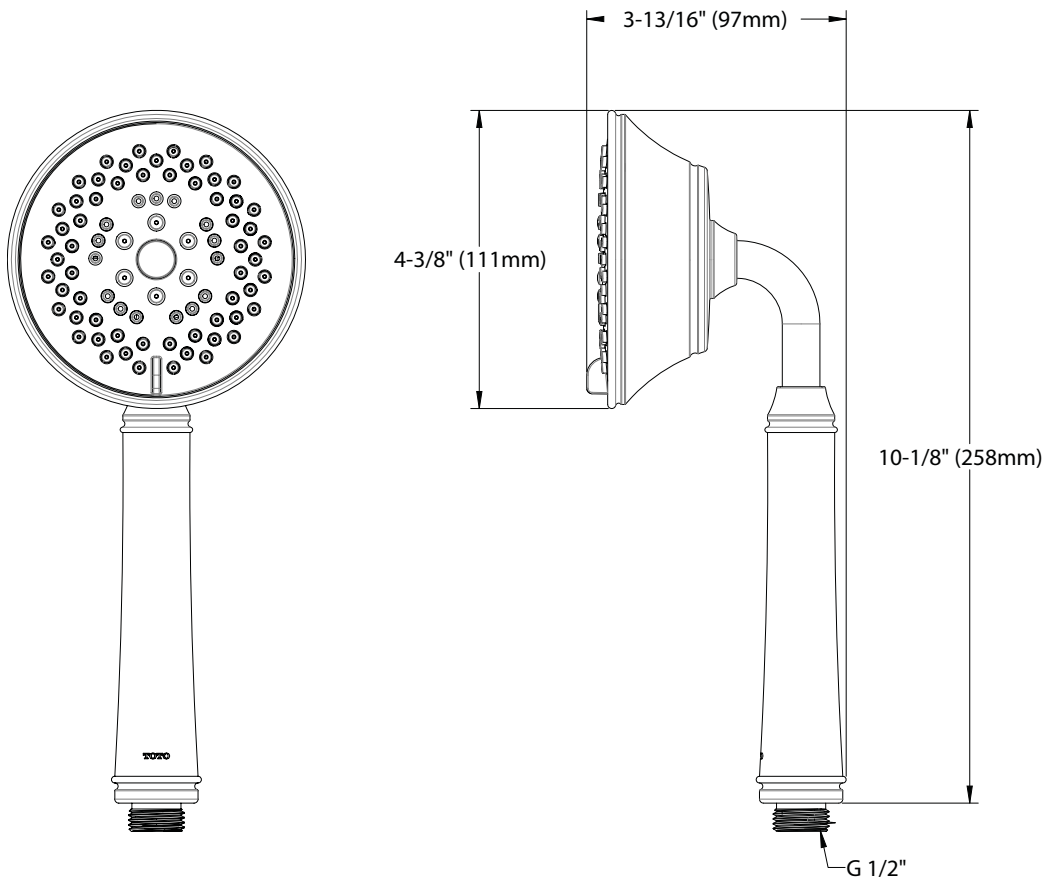

TS300FL55

Traditional Collection Series A Multi-Spray Handshower

SPECIFICATIONS

- Warranty: Lifetime Limited Warranty (Residential Use)
  One Year (Commercial Use)
- Material: Plastics
- Shipping Weight: 1.3 lbs.
- Shipping Dimensions: 4"L x 4-1/4"W x 11-1/4"H
- Maximum Flow Rate: 2.0 gpm (7.6 lpm)

INSTALLATION NOTES

OPTIONAL HANDSHOWER COMPONENTS:

- TS101R: Wall Outlet
- TS101S: Shower Arm Mount
- TS101V: Handshower Wall-Mount
- TS101W60: Shower Hose 60"

TOTO

These dimensions and specifications are subject to change without notice