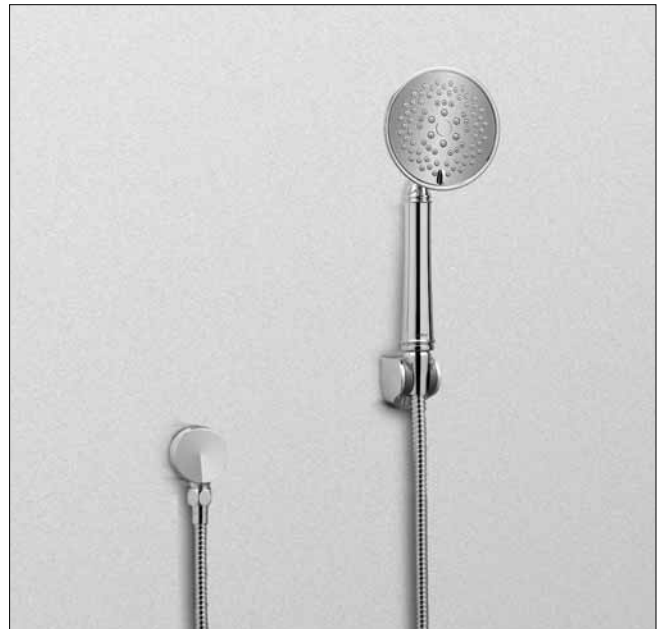

### FEATURES

- WaterSense<sup>SM</sup> certified low-flow 2.0 gpm
- Multifunction showerhead with 5 spray modes
  - Spray
  - Spray & Massage Combo
  - Massage
  - Mist
  - Pause
- 4-1/2" handshower
- 4" diameter spray face
- Rubber nozzles to prevent limescale build up
- G 1/2" connection

### PRODUCT SPECIFICATION

The multi-spray handshower shall have a maximum flow rate of 2.0 gpm (7.6 lpm). Product shall have a 4-1/2" handshower and a 4" diameter spray face. Product shall have 5 multifunction spray modes. Spray modes shall be spray, spray and massage combo, massage, mist and pause. Product shall have rubber nozzles to prevent limescale build up. Product shall be TOTO Model TS300FL55# \_\_\_\_.

TS300FL55: Traditional Collection Series A Multi-Spray Handshower 4-1/2"

**Please note the following components are sold separately:**

TS101R  
Wall Outlet

TS101S  
Shower Arm Mount

TS101V  
Handshower Wall-Mount

TS101W60  
Shower Hose 60"