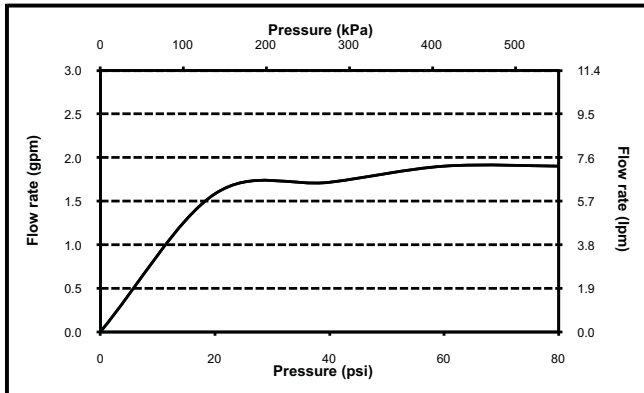

TS300FL55

Traditional Collection Series A Multi-Spray Handshower

SPECIFICATIONS

- Warranty: Lifetime Limited Warranty (Residential Use)
  One Year (Commercial Use)
- Material: Plastics
- Shipping Weight: 1.3 lbs.
- Shipping Dimensions: 4"L x 4-1/4"W x 11-1/4"H
- Maximum Flow Rate: 2.0 gpm (7.6 lpm)

INSTALLATION NOTES

OPTIONAL HANDSHOWER COMPONENTS:

- TS101R: Wall Outlet
- TS101S: Shower Arm Mount
- TS101V: Handshower Wall-Mount
- TS101W60: Shower Hose 60"

TOTO

These dimensions and specifications are subject to change without notice