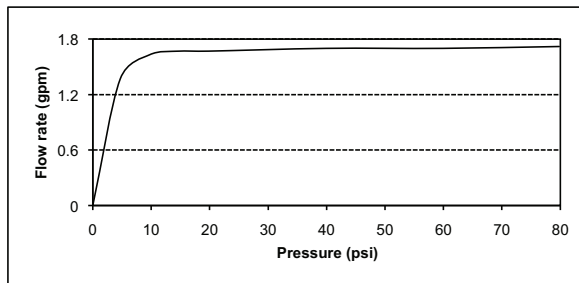

TS930A1L Lloyd® Rain Showerhead 8"

■ DESIGN

Designed to match our line of residential bathroom products, TOTO's® shower and bath trim complete any bathroom suite.

■ SPECIFICATIONS

Flow Rate: 1.75 gpm (6.6 lpm) max.

Warranty: Lifetime Limited Warranty
(Residential use)
One Year (Commercial use)

Material: Metal

Shipping Weight: 12.19 lbs.

Shipping Dimensions: 21-1/2"L x 14-1/2"W
x 4"H

■ CODES/STANDARDS

Complies with and exceeds the following standards:
ASME A112.18.1 / CSA B125.1

Listed by:

IAPMO / cUPC and other municipalities

These dimensions and specifications are subject to change
without notice.

TS930A1L - Lloyd® Rain Showerhead 8"

TOTO®

TOTO® U.S.A., INC. • 1155 Southern Road, Morrow, GA 30260
Tel. (888) 295-8134 • Fax. (770) 282-8701 • www.totousa.com
Printed in U.S.A. © TOTO® LTD. 08/08 #C30610

Printed on recycled paper

REV 05/09