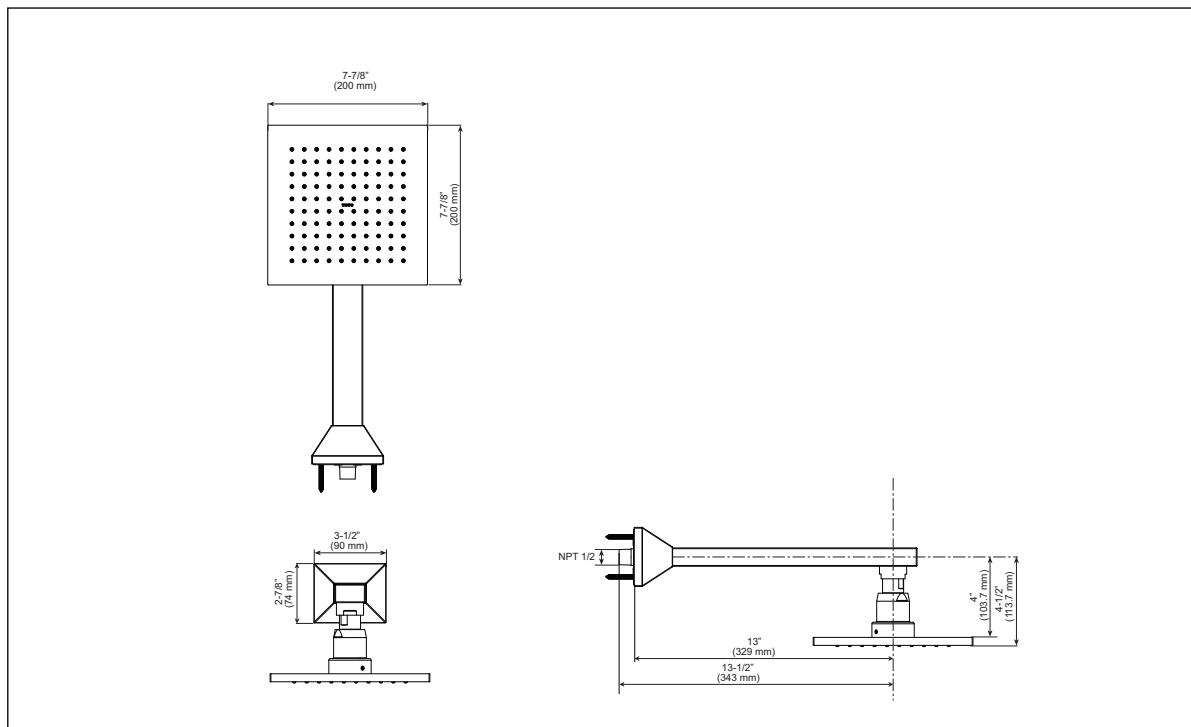

TS930A1L Lloyd® Rain Showerhead 8"

■ DESIGN

Designed to match our line of residential bathroom products, TOTO's® shower and bath trim complete any bathroom suite.

■ SPECIFICATIONS

Flow Rate: 1.75 gpm (6.6 lpm) max.

Warranty: Lifetime Limited Warranty
(Residential use)
One Year (Commercial use)

Material: Metal

Shipping Weight: 12.19 lbs.

Shipping Dimensions: 21-1/2"L x 14-1/2"W
x 4"H

■ CODES/STANDARDS

Complies with and exceeds the following standards:
ASME A112.18.1 / CSA B125.1

Listed by:

IAPMO / cUPC and other municipalities

These dimensions and specifications are subject to change
without notice.

TS930A1L - Lloyd® Rain Showerhead 8"

TOTO®

TOTO® U.S.A., INC. • 1155 Southern Road, Morrow, GA 30260
Tel. (888) 295-8134 • Fax. (770) 282-8701 • www.totousa.com
Printed in U.S.A. © TOTO® LTD. 08/08 #C30610

Printed on recycled paper

REV 05/09