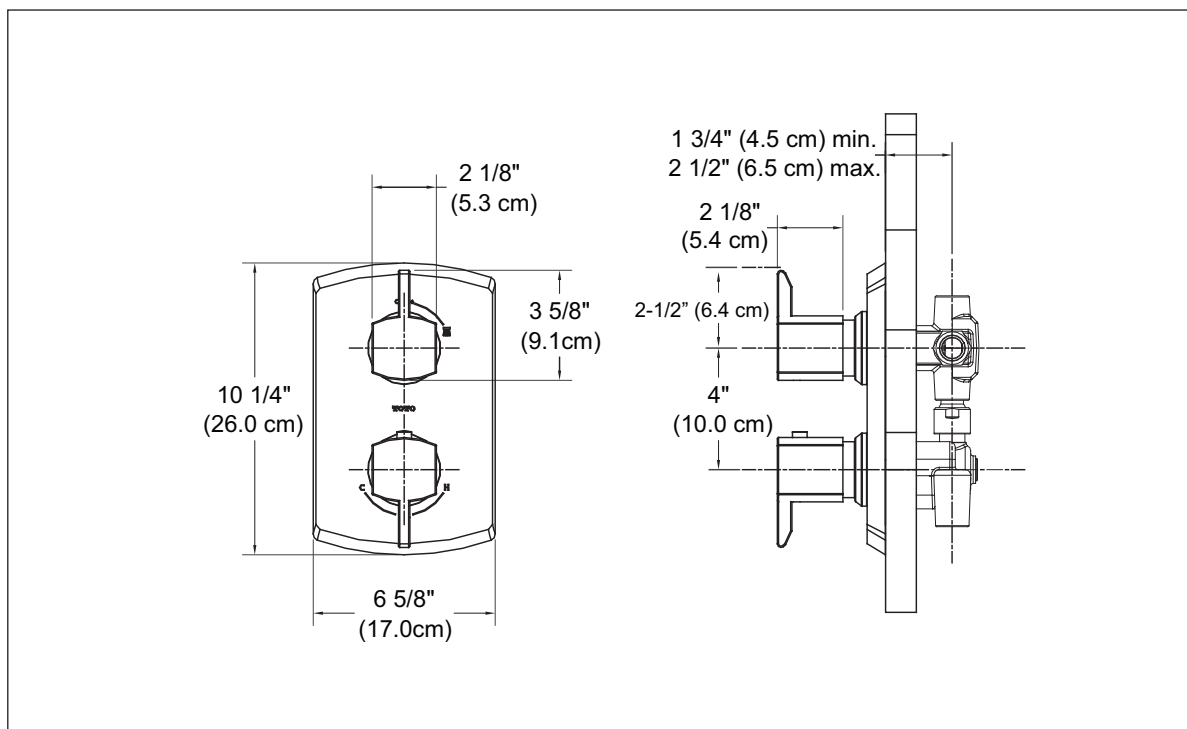

TS960C1

Soirée® Thermostatic Mixing Valve Trim with Single Volume Control and Lever Handles

■ DESIGN

Designed to match the Soirée® Suite of fixtures and fittings, the Soirée® shower can complement any distinctive bath suite.

■ SPECIFICATIONS

Warranty: Lifetime Limited Warranty (Residential use)
One Year (Commercial use)

Material: Cast Brass

Shipping Weight: **Individual** 5.5 lbs.

Shipping Dimensions: **Individual**
11-3/4"L x 10-3/4"W
x 3-1/2"H

■ CODES/STANDARDS

Complies with and exceeds the following standards:
ASME A112.18.1 / CSA B125-2005

Listed by:
IAPMO

Meets the American Disabilities Act Guidelines and ANSI A117.1

These dimensions and specifications are subject to change without notice.

TS960C1 - Soirée® Thermostatic Mixing Valve Trim with Single Volume Control and Lever Handles

TOTO®

TOTO® U.S.A., INC. • 1155 Southern Road, Morrow, GA 30260
Tel. (888) 295-8134 • Fax. (800) 699-4889 • www.totousa.com
Printed in U.S.A. © TOTO® LTD. 08/08 #J10490

Printed on recycled paper

REV 08/08