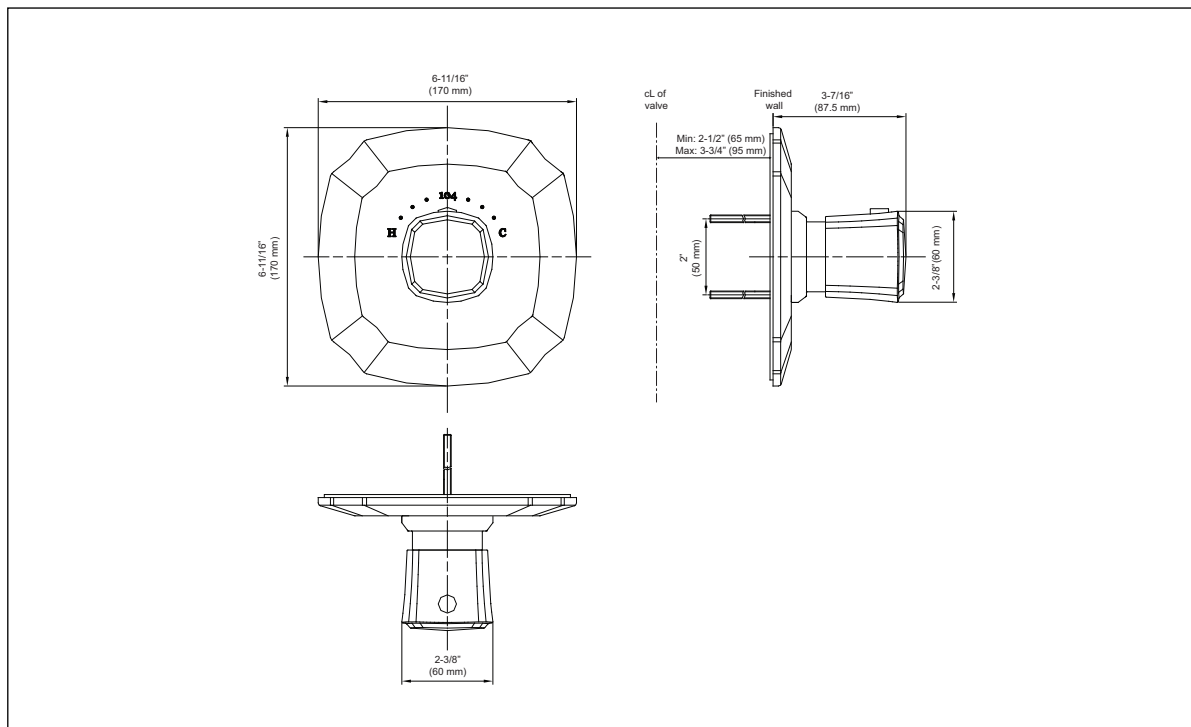

■ SPECIFICATIONS

Warranty: Lifetime Limited Warranty
(Residential use)

One Year (Commercial use)

Material: Cast Brass

Shipping Weight: **Individual** 5.26 lbs.

Shipping Dimensions: **Individual**
12-1/2"L x 10-3/4"W
x 3-1/2"H

■ CODES/STANDARDS

Complies with and exceeds the following standards:
ASME A112.18.1 / CSA B125-2005

Listed by:
IAPMO

These dimensions and specifications are subject to change without notice.

TS970T - Guinevere® Thermostatic Mixing Valve Trim