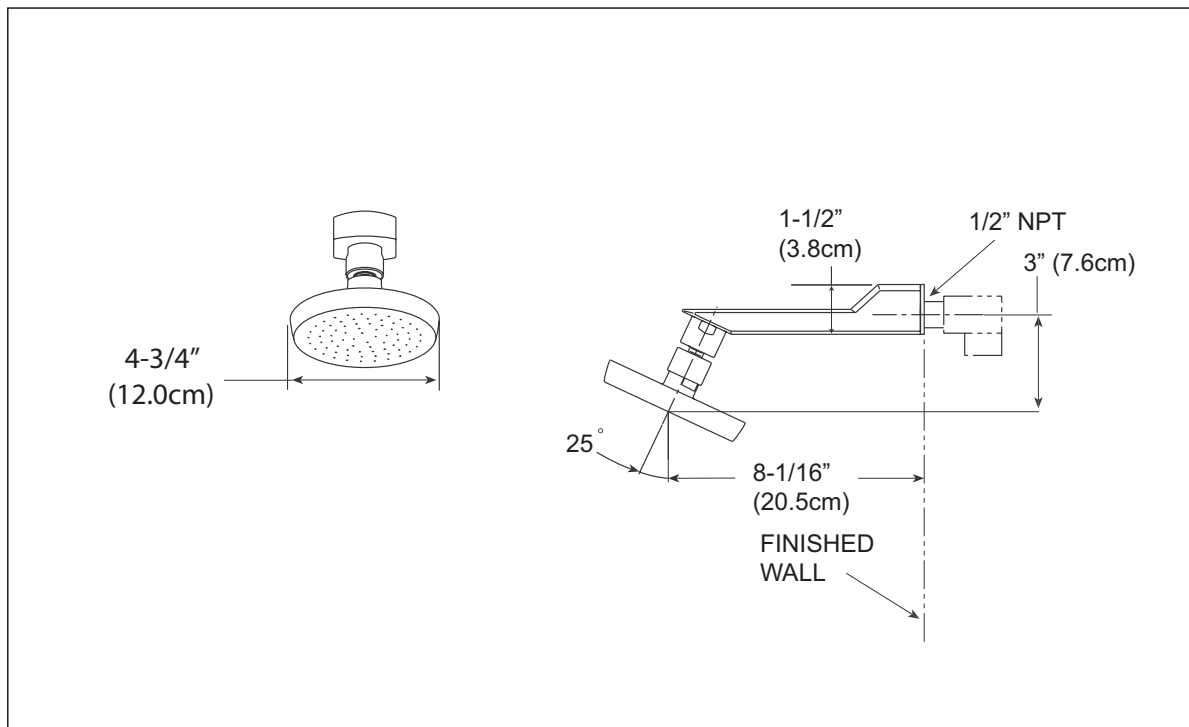

TS960AL Soirée® Showerhead

■ DESIGN

Designed to match our line of residential bathroom products, TOTO's® Showerhead completes any bathroom suite.

■ SPECIFICATIONS

Flow Rate: 1.75 gpm (6.6 lpm) max.

Warranty: Lifetime Limited Warranty
(Residential use)
One Year (Commercial use)

Material: Brass

Shipping Weight: 11 lbs.

Shipping Dimensions: 14"L x 8-3/4"W
x 5-1/2"H

■ CODES/STANDARDS

Complies with and exceeds the following standards:
ASME A112.18.1 / CSA B125.1

Listed by:

IAPMO / cUPC and other municipalities

These dimensions and specifications are subject to change
without notice.

TS960AL - Soirée® Showerhead

TOTO®

TOTO® U.S.A., INC. • 1155 Southern Road, Morrow, GA 30260

Tel. (888) 295-8134 • Fax. (800) 699-4889 • www.totousa.com

Printed in U.S.A. © TOTO® LTD. 04/06 #C30620

Printed on recycled paper

REV 05/09