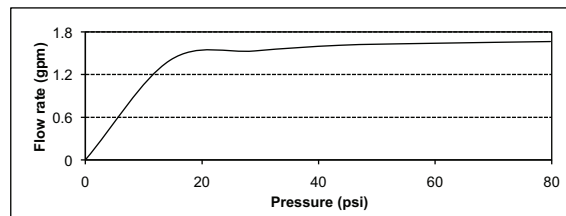

TS960AL Soirée® Showerhead

■ DESIGN

Designed to match our line of residential bathroom products, TOTO's® Showerhead completes any bathroom suite.

■ SPECIFICATIONS

Flow Rate: 1.75 gpm (6.6 lpm) max.

Warranty: Lifetime Limited Warranty
(Residential use)
One Year (Commercial use)

Material: Brass

Shipping Weight: 11 lbs.

Shipping Dimensions: 14"L x 8-3/4"W
x 5-1/2"H

■ CODES/STANDARDS

Complies with and exceeds the following standards:
ASME A112.18.1 / CSA B125.1

Listed by:

IAPMO / cUPC and other municipalities

These dimensions and specifications are subject to change
without notice.

TS960AL - Soirée® Showerhead

TOTO®

TOTO® U.S.A., INC. • 1155 Southern Road, Morrow, GA 30260

Tel. (888) 295-8134 • Fax. (800) 699-4889 • www.totousa.com

Printed in U.S.A. © TOTO® LTD. 04/06 #C30620

Printed on recycled paper

REV 05/09