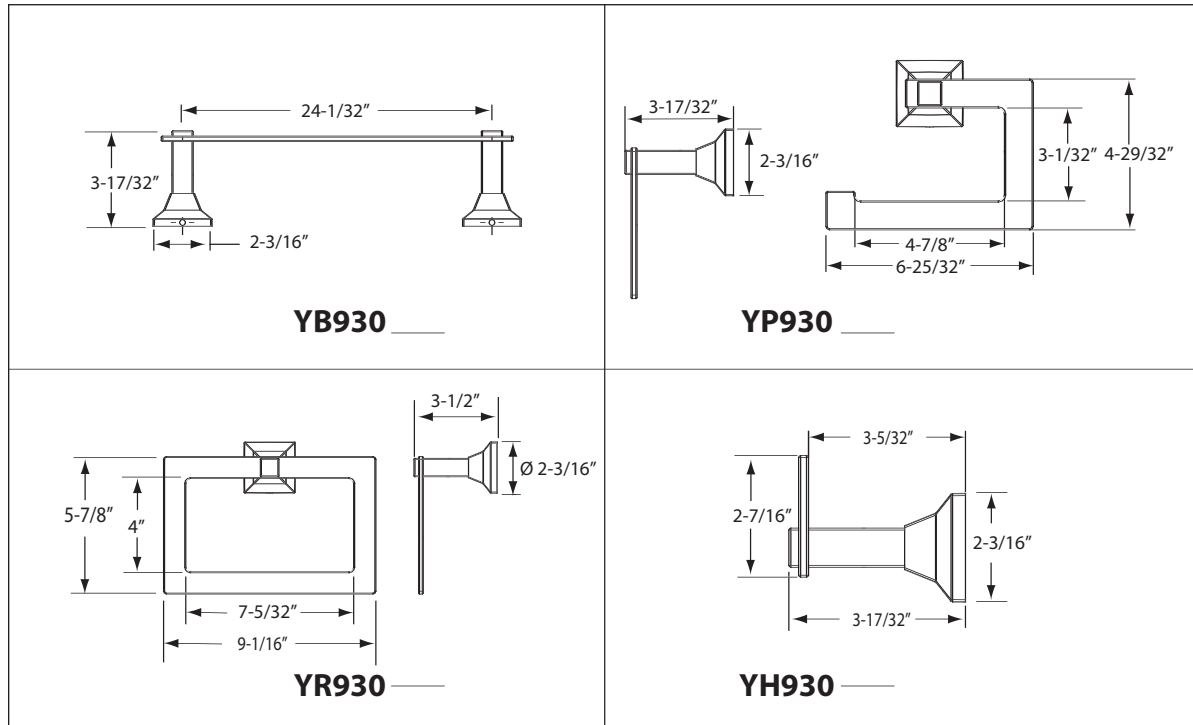

Lloyd™ Bath Accessories

■ DESIGN

Designed to match our line of residential bathroom products, TOTO's® accessories beautifully complete any bathroom decor. Made from solid cast metal, these accessories come with mounting hardware for both tile and drywall applications.

■ SPECIFICATIONS

Warranty: Lifetime Limited Warranty (Residential use)
One Year (Commercial use)
Material: Cast Metal

Product Number	Shipping Weight	Case Qty	Case Weight	Shipping Dimensions	Case Shipping Dim.
YB930	2.31 lbs.	6	13.88 lbs.	30" x 5-1/4" x 3-1/8"	30-1/2" x 11-1/2" x 10-1/2"
YP930	1.15 lbs.	12	13.74 lbs.	8-1/2" x 7-1/2" x 4-1/4"	22-1/2" x 9-1/2" x 18-3/4"
YR930	1.93 lbs.	12	23.19 lbs.	10-3/4" x 9-1/2" x 4-1/8"	30" x 11-1/2" x 18-3/4"
YH930	0.51 lbs.	24	12.16 lbs.	6-1/4" x 5" x 3"	16" x 13-1/4" x 13"

■ CODES/STANDARDS

These dimensions and specifications are subject to change without notice.

Lloyd™ Bath Accessories

TOTO®

TOTO® U.S.A., INC. • 1155 Southern Road, Morrow, GA 30260
Tel. (888) 295-8134 • Fax. (770) 282-8701 • www.totousa.com

Printed in U.S.A. © TOTO® LTD. 09/05 #J10230

Printed on recycled paper

REV 09/05