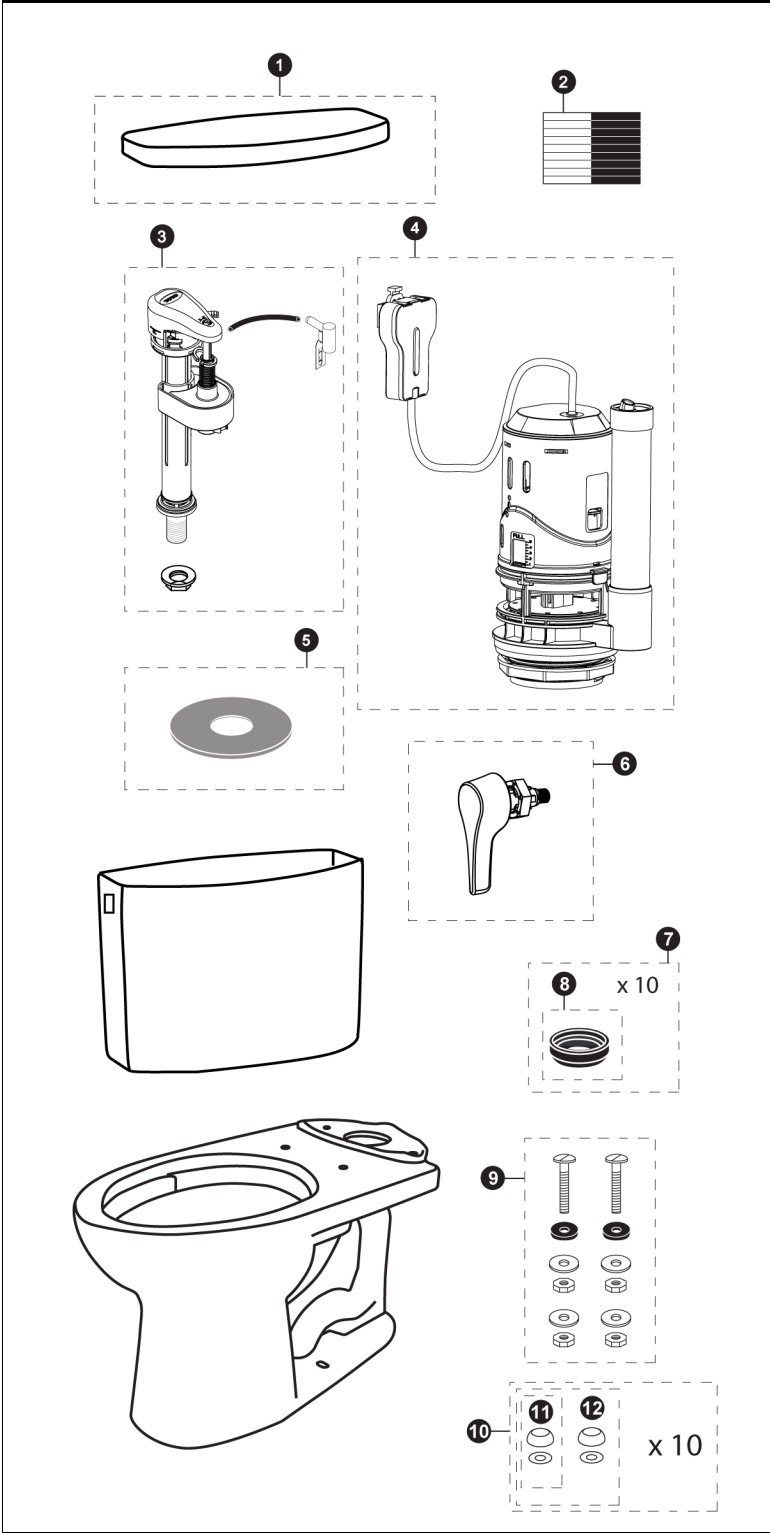

**2 Pc Drake® II 1G™  
1.0 Gpf Toilet, Elongated,  
1G™, 12" Rough-In,  
Sanagloss®**

CST454CUFG      CST454CUFRG  
ST453U            ST453UR  
C454CUFG        C454CUFG

Items	Parts	Description
1	TCU453CRU#01	Tank Lid w/ Velcro Tape - Cotton
2	THU107	Velcro Tape
3	TSU53A	Fill Valve
4	THU396 THU374	Flush Valve Tower Assembly Flush Valve Tower Assembly for RH Trip Lever
5	9BU094	Gasket Seal for Flush Valve
6	THU390#CP	Trip Lever Handle
7	THU131	Tank to Bowl Gaskets (10 pieces)
8	9BU024E	Tank to Bow Gasket (1 piece)
9	TSU01D	Tank Mounting Kit
10	THU098#01	Bolt Cap Sets - Cotton (20 pieces)
11	THU044#01	Bolt Cap - Cotton
12	THU044S#01	Bolt Cap Set - Cotton (2 pieces)

**Note:**

Product Number Explanations		
<b>Two-Piece Toilet</b>	<b>Tank</b>	<b>Bowl</b>
(CST) Gravity Type Toilet	(ST) Tank	(C) Bowl
(454) Model	(453) Model	(454) Model
(C) Double Cyclone	(U) Ultra Low Flush	(C) Double Cyclone
(U) Ultra Low Flow	(R) Right Hand Lever	(U) Ultra Low Flush
(F) Universal Height		(F) Universal Height
(R) Right Hand Lever		(G) Sanagloss®
(G) Sanagloss®		

Actual Product may vary slightly from illustration.