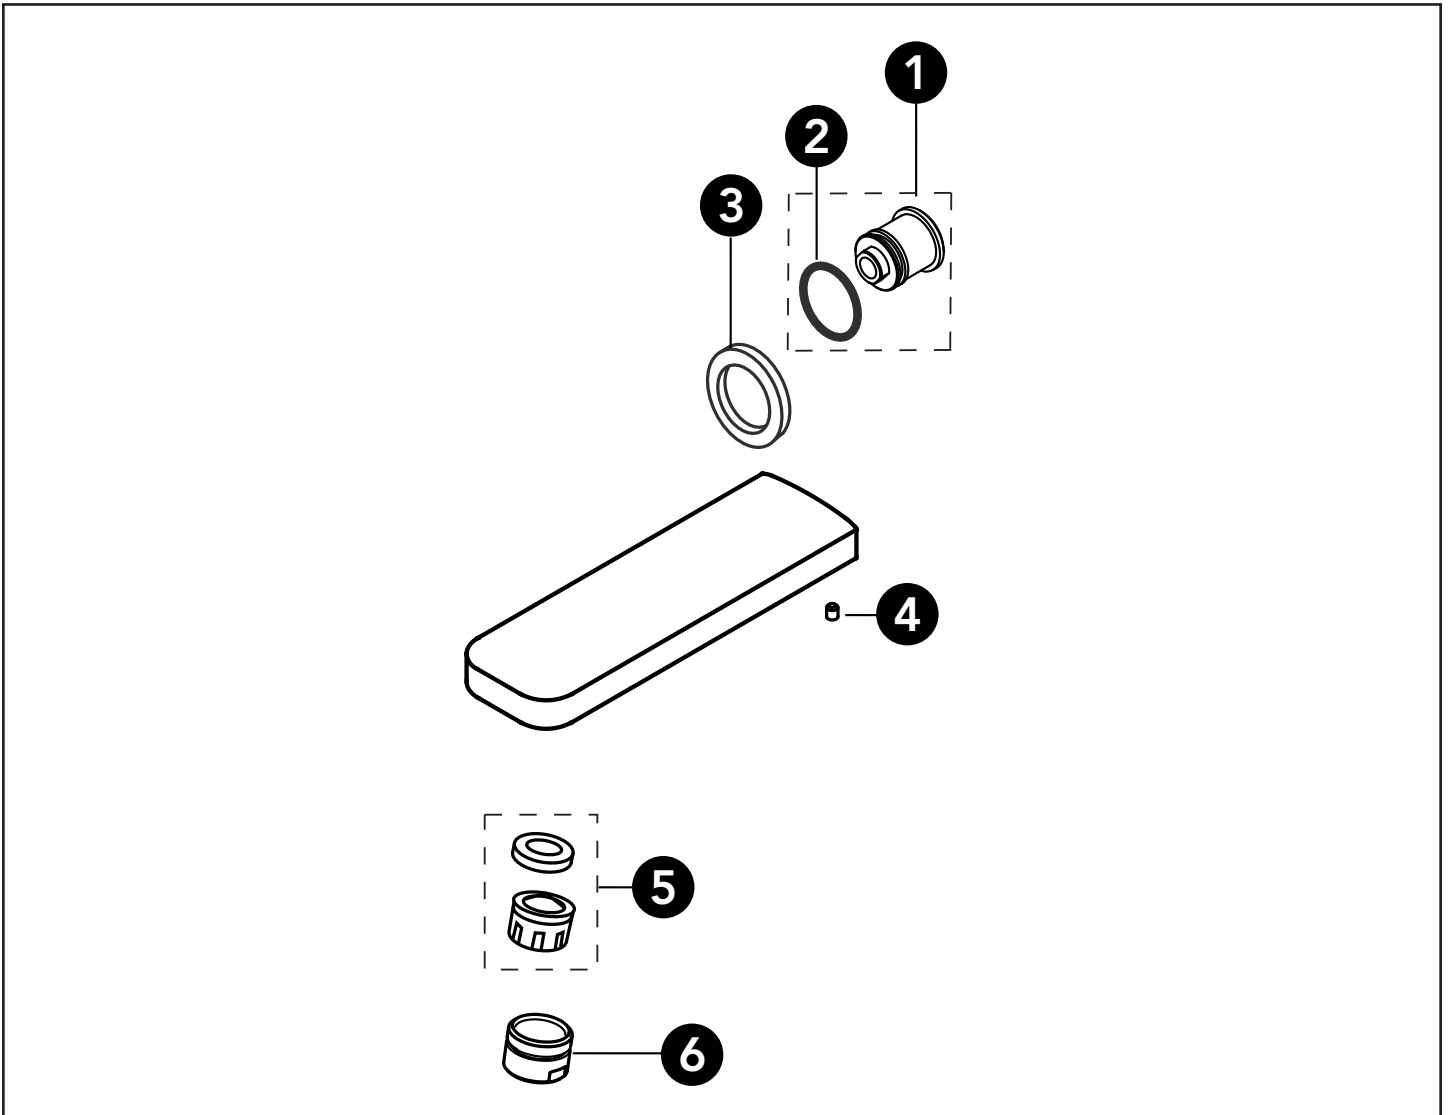

UPTON®
Wall Spout

Item	Part	Description
1	THP4057	Pipe Adaptor & O-ring
2	THP4058	O-ring
3	THP4555	Gasket
4	THP4085	Set Screw
5	THP4560	Gasket & Aerator
6	THP4561#\$\$	Aerator Housing

LEGEND
\$\$ = Denotes Finish
#CP = Polished Chrome
#BN = Brushed Nickel
#PN = Polished Nickel