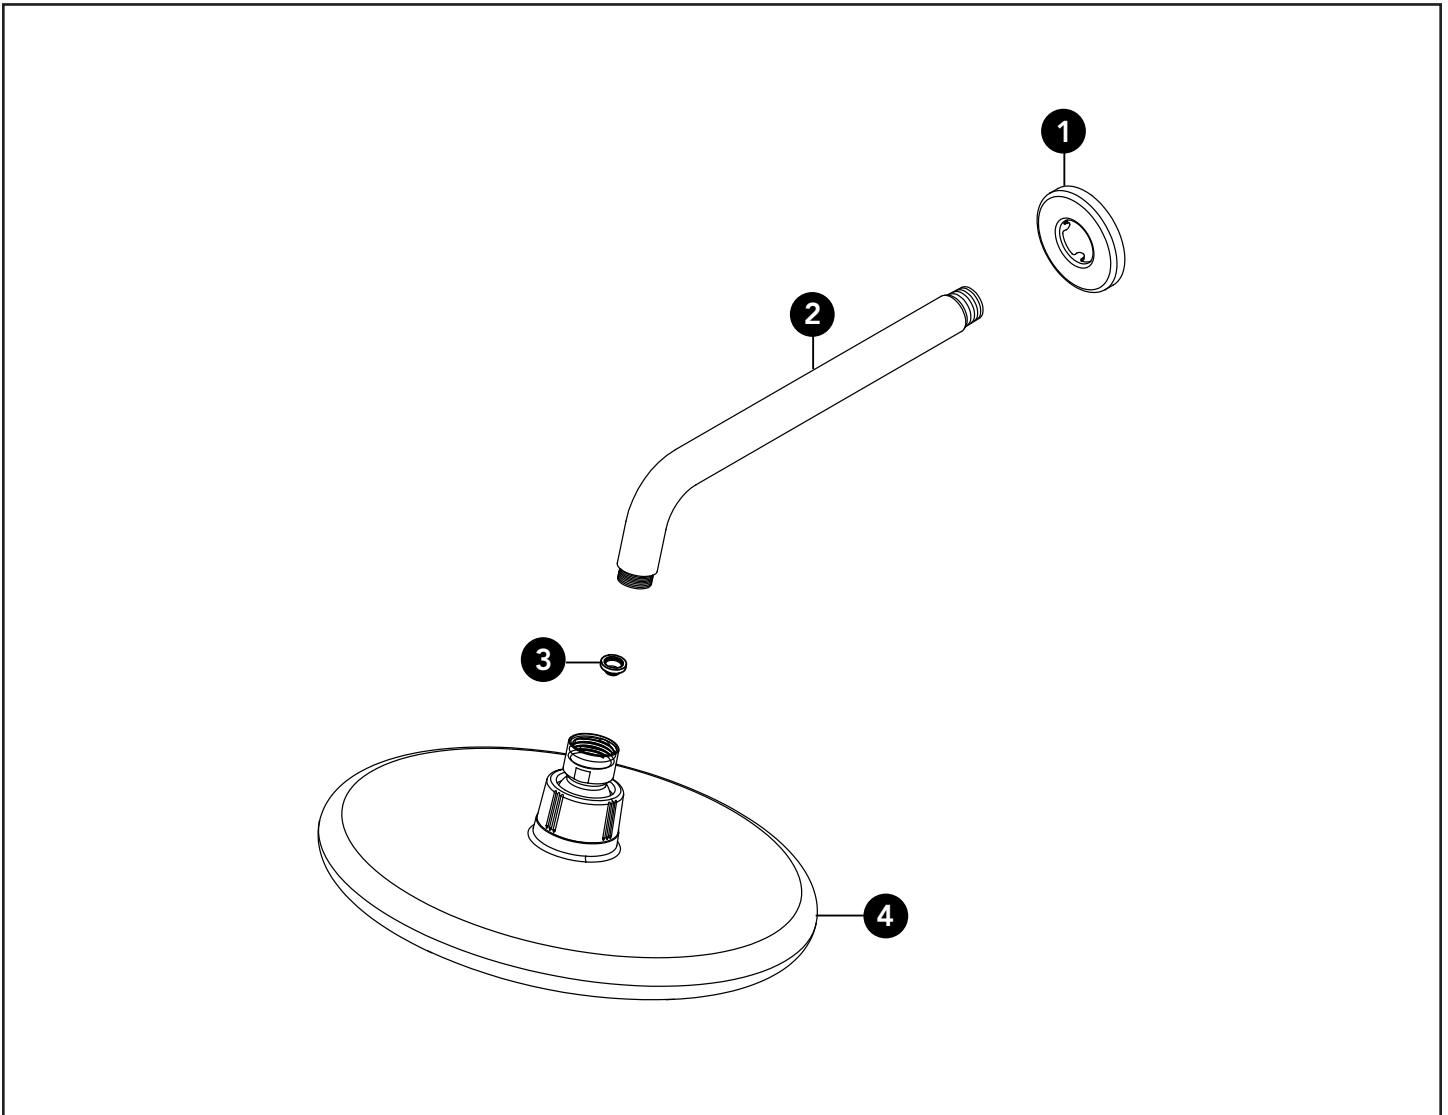

**Aquia®
Showerhead with Arm**

LEGEND
\$\$ = Denotes Finish
#CP = Polished Chrome
#BN = Brushed Nickel
#PN = Polished Nickel

Item	Part	Description
1	THP4517#\$\$	Escutcheon
2	THP4338R#\$\$	Shower Arm
3	THP4401	Filter & Gasket
4	THP4518#\$\$	Showerhead