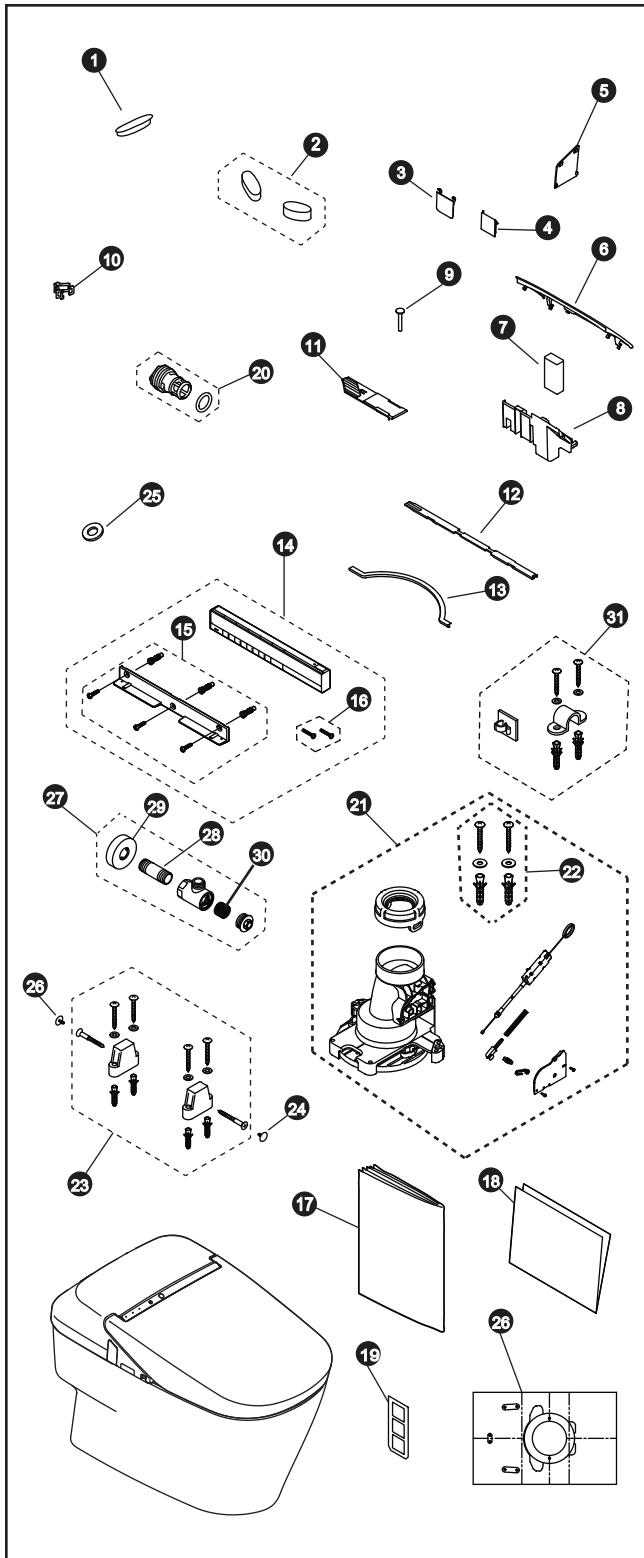

## Neorest® 700H 1.0Gpf / 0.8Gpf Toilet, Elongated, Dual Cyclone®, 12" Modular Rough-In, SanaGloss®

Item	Part	Description
1	THU9669	Lid Bumper
2	THU9674	Seat Bumpers
3	THU9676#01	Wand Door (cotton)
4	THU9677#01	Dryer Door (cotton)
5	THU9681	Drain Plug Cover
6	THU9690	Top Unit Back Cover
7	THU9691	Battery Box
8	THU9692	Battery Box Holder
9	THU9700	Top to Bowl Mounting Bolt (x1)
10	THU9484	Water Supply Connection Clip
11	THU9711	Air Filter
12	THU9623	Lever Cover
13	THU9624	Backflow Check Gasket
14	THU9726	Remote Control Assembly
15	THU9727	Remote Control Hanger Assembly
16	THU9728	Remote Control Anti Theft Assembly
17	THU9729	Instruction Manual (Top Unit - SN992M)
18	THU9731	Installation Manual (Top Unit - SN992M)
19	THU9732	Sensor Adjusting Stickers
20	THU9445	Water Filter Drain Valve
21	THU9736	Socket (for Floor Drain)
22	THU9737	Socket Mounting Hardware
23	THU9740	Bowl Mounting Hardware
24	THU9024#01	Decorative Caps (cotton)
25	THU9744	Flat Washer (for Water Supply Hose)
26	THU9753	Installation Template
27	THU9754	Junction Valve
28	THU9755	Junction Valve Nipple
29	THU9756	Junction Valve Trim Plate
30	THU9758	Water Filter
31	THU9760	Wire Fixing Assembly

### Product Number Explanations