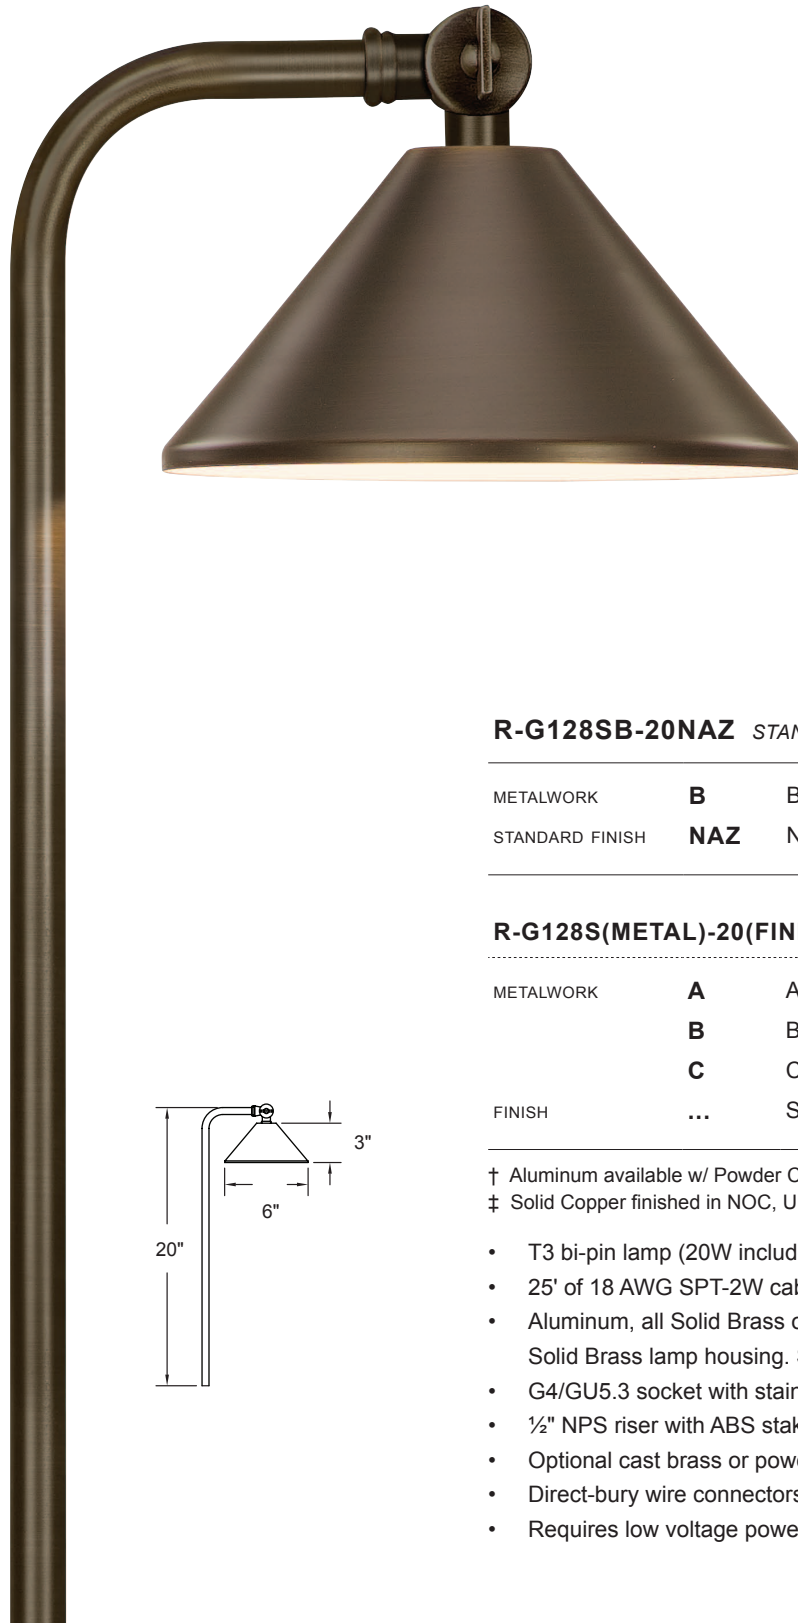

PATH LIGHT

R-G128SB-20NAZ

R-G128SB-20NAZ *STANDARD*

METALWORK	B	Brass
STANDARD FINISH	NAZ	Natural Antique Bronze

R-G128S(METAL)-20(FINISH) *SPECIAL ORDER*

METALWORK	A	Aluminum †
	B	Brass
	C	Copper / Brass ‡
FINISH	...	See Finish Options

† Aluminum available w/ Powder Coat Finishes ONLY
 ‡ Solid Copper finished in NOC, UFC and Powder Coat Finishes ONLY

- T3 bi-pin lamp (20W included)
- 25' of 18 AWG SPT-2W cable included
- Aluminum, all Solid Brass or Copper Shade and Riser with Solid Brass lamp housing. See finish notes
- G4/GU5.3 socket with stainless steel spring
- 1/2" NPS riser with ABS stake included for quick installation
- Optional cast brass or powder coated cast aluminum stake
- Direct-bury wire connectors included
- Requires low voltage power supply, ordered separately