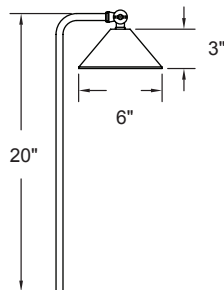

PATH LIGHT

R-G128SB-20NAZ

R-G128SB-20NAZ *STANDARD*

METALWORK	B	Brass
STANDARD FINISH	NAZ	Natural Antique Bronze

R-G128S(METAL)-20(FINISH) *SPECIAL ORDER*

METALWORK	A	Aluminum †
	B	Brass
	C	Copper / Brass ‡
FINISH	...	See Finish Options

† Aluminum available w/ Powder Coat Finishes ONLY
 ‡ Solid Copper finished in NOC, UFC and Powder Coat Finishes ONLY

- T3 bi-pin lamp (20W included)
- 25' of 18 AWG SPT-2W cable included
- Aluminum, all Solid Brass or Copper Shade and Riser with Solid Brass lamp housing. See finish notes
- G4/GU5.3 socket with stainless steel spring
- 1/2" NPS riser with ABS stake included for quick installation
- Optional cast brass or powder coated cast aluminum stake
- Direct-bury wire connectors included
- Requires low voltage power supply, ordered separately