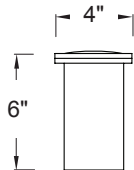

BRASS / COMPOSITE WELL LIGHT

R-W319B-NAZ

R-W319B-NAZ

METALWORK	B	Solid Brass
FINISH	NAZ	Natural Antique Bronze

- MR16 lamp (20W, 36° [BAB] included)
- One piece molded composite housing
- Solid brass grate w/ stainless hardware
- Clear tempered glass lens w/ silicone gasket
- Bi-pin type G4/GU5.3 with stainless steel spring
- 25' 16 AWG SPT-2W cable and direct-bury wire connectors included
- Requires low voltage power supply, ordered separately