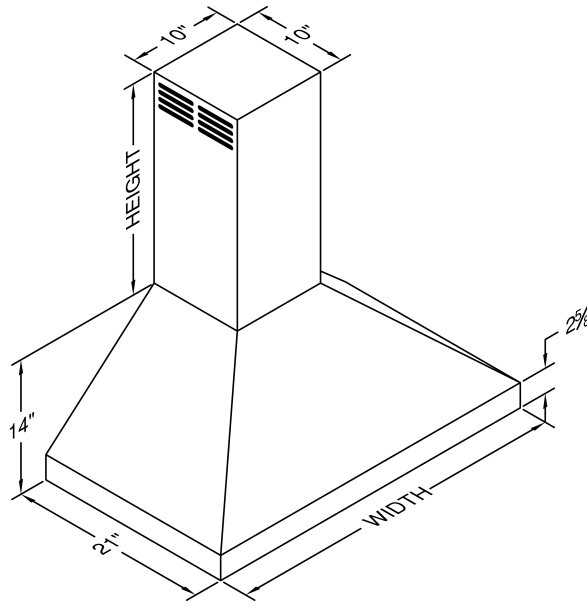

### PDAH14-K30

Halogen lights. This model is not available with heat lamps. Shown with ARS duct cover (sold separately). ARS duct covers are available in 8' 9' ceiling sizes.

#### Dimensional Information

Width	30.0
Depth	21.0
Height	14.0
CFM @ 0.0" SP	n/a
Sones	n/a
Amps	3.2
# Lights	2.0

#### Connection Diagram

Wall Side

(Top View)

(Front View)