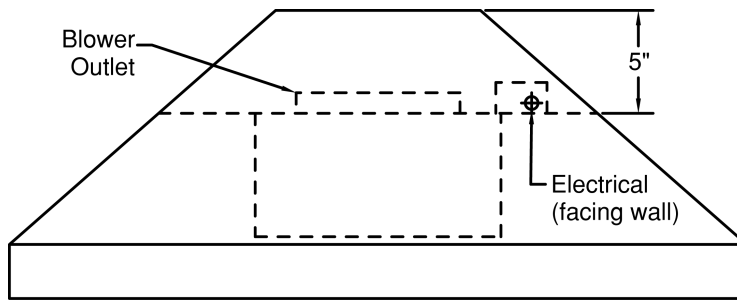

#### Dimensional Information

Width	30.0
Depth	21.0
Height	14.0
CFM @ 0.0" SP	n/a
Sones	n/a
Amps	3.2
# Lights	2.0

#### Connection Diagram

Wall Side

(Top View)

(Front View)