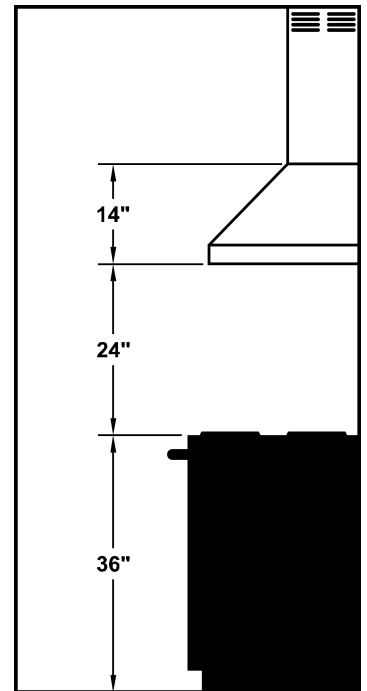

#### Dimensional Information

Width	30.0
Depth	21.0
Height	14.0
CFM @ 0.0" SP	n/a
Sones	n/a
Amps	3.2
# Lights	2.0

#### Connection Diagram

Wall Side

(Top View)

(Front View)

#### Recommended Mounting Height\*

\*Exceeding recommended mounting height may compromise performance.