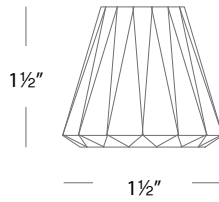

DUCHESS – model: DR-G361

Crystal Collection: Beauty Spots™

WAC LIGHTING

Responsible Lighting®

Fixture Type:

Catalog Number:

Project: _____

Location: _____

PRODUCT DESCRIPTION

Beauty Spots™ series are low voltage surface mount fixtures designed for use in drywall ceilings, grid ceilings, walls, or displays. Clear shades fit over the lamp and are retained by a spring band.

FEATURES

- For use with LED canopy **DR-LED302-30-CH** or Xenon canopy **DR-301** (order separately)
- Use 12V/24V remote electronic or magnetic transformer (order separately) see next pages for complete transformer spec.
- Easily mounted on suspended or finished ceilings.
- Can be used individually as accent pieces or grouped together.
- 5 year WAC Lighting product warranty

SPECIFICATIONS

Construction: Canopy faceplate is plated chrome. Wiring compartment is steel, painted black.

Light Source: LED 4.3W or Xenon Bi-Pin 20W with canopy.

Mounting: No screws, nails or hardware required. Flat "wing" springs expand against the cut out hole to hold fixture against the surface. 2 3/8" cut out hole.

Mounting: Integral wiring compartment with standard size knock out hole on top. When using a class II power supply, side hole may be used for wire entry

Standards: UL & CUL Listed.

COMPATIBLE CANOPY

Source	Model #	Finish	Watt	Cutout	Color Temp	Lumens
LED	DR-LED302-30	CH Chrome	4.3W	2 3/8"	3000K	145
Xenon Bi-Pin	DR-301	CH Chrome	20W	2 3/8"	2700K