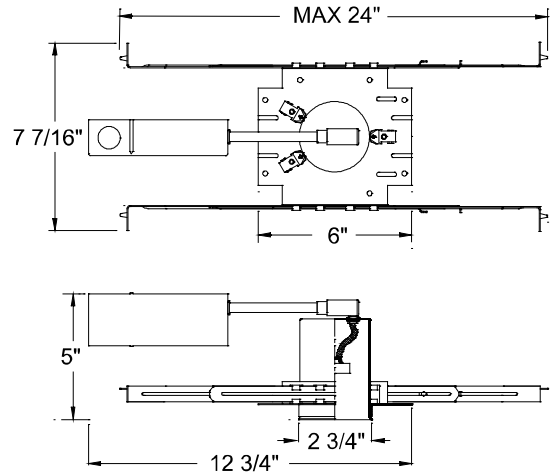

CATALOG NUMBER	TYPE
PROJECT	

3" LOW VOLTAGE MINIATURE HOUSING

HR-802

Ordering Matrix		
Series	Model Number	Trim
[]	[]	
HR	802	See page two

Ordering Example (series - model number + trim): HR-802

Product Details	
Description:	Low voltage new construction downlight with integral electronic transformer for ceilings, soffits, and other low profile applications.
Materials:	Housing and junction box are 20 gauge steel, painted black. Frame and hanger bars are heavy gauge galvanized steel. Electrical component within can is a bi-pin ceramic socket with 18 gauge teflon insulated wires with fiberglass sleeves.
Transformer:	Electronic transformer for 12 volt MR16 lamps, 50w maximum. 120V input transformer.
J-Box:	Three 1/2" knockouts provided for wire entry and exit. Suitable for chain wiring.
Mounting:	Supplied with hanger bars, adjustable from 12"-24" to accommodate various joist construction and grid sizes. Hanger bars have slots for easy mounting on "T" bars. 3" cutout hole.
Ratings:	Non-IC rated. Insulation must be kept at least 3" away from housing. UL and CUL listed. Suitable for damp locations. Thermal protector protects against over-lamping.

Specification Features
<ul style="list-style-type: none"> Small sized new construction housing is compact enough to fit in 2x6 joist installations, allowing these to be used in "shallow" applications. Electronic transformer has advanced auto-reset, soft start and short circuit protection features. Handles mounting surface thickness up to 3/4". Dims with electronic low voltage dimmers. 5 year WAC Lighting product warranty.

CATALOG NUMBER	TYPE
PROJECT	

3" LOW VOLTAGE MINIATURE HOUSING

HR-802

Compatible Trims (sold separately):

<p>HR-833-□□ Finishes: BN, WT Lamp: MR16 35W max.</p>		<p>HR-834-□□□□ Finishes: BN, CB, WT, WT/WT Lamp: MR16 35W max.</p>		<p>HR-836-□□ Finishes: BK, BN, CB, PB, WT Lamp: MR16 35W max.</p>	
<p>HR-837-□□ Finishes: BK, BN, CB, CH, PB, WT Lamp: MR16 35W max.</p>					